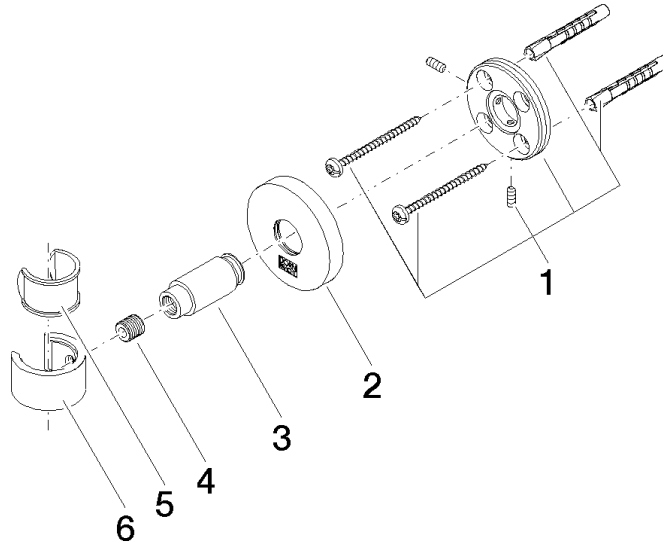

EDITION PRO Wall bracket - Matte Black

---

28 050 626

Parts for other
finishes can be found
here: [Chrome](#)