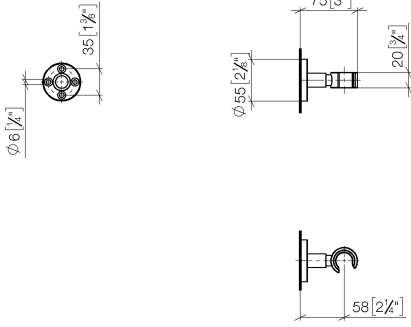

EDITION PRO Wall bracket - Brushed Chrome

28 050 626

• rosette Ø 55 mm

	Brushed Chrome	28 050 626-93
	Chrome	28 050 626-00
	Matte Black	28 050 626-33

EDITION PRO Wall bracket - Brushed Chrome

28 050 626

mm [inches]

EDITION PRO Wall bracket - Brushed Chrome

28 050 626

Parts for other
finishes can be found
here: [Chrome](#)

EDITION PRO Wall bracket - Brushed Chrome

28 050 626

Spare parts list

No.	Item Number	Name	Quantity used	Delivery time
	05 17 62 500 00 90	fixing set	6	2