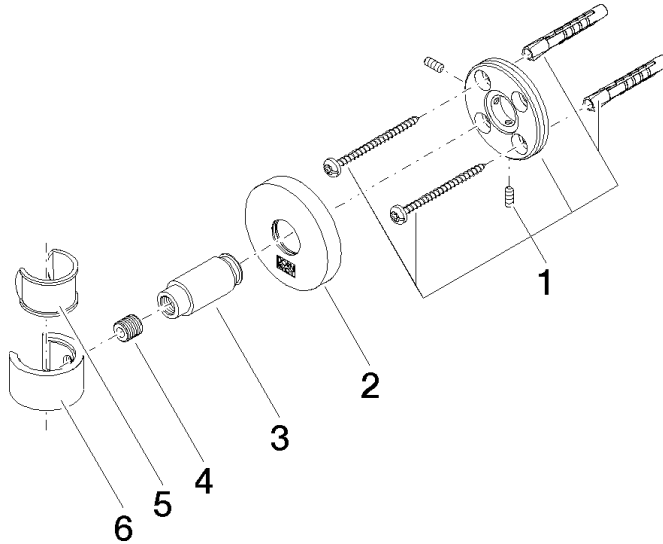

EDITION PRO Wall bracket - Brushed Chrome

28 050 626

• rosette Ø 55 mm

	Brushed Chrome	28 050 626-93
	Chrome	28 050 626-00
	Matte Black	28 050 626-33

EDITION PRO Wall bracket - Brushed Chrome

28 050 626

mm [inches]

EDITION PRO Wall bracket - Brushed Chrome

28 050 626

Parts for other
finishes can be found
here: [Chrome](#)

EDITION PRO Wall bracket - Brushed Chrome

28 050 626

Spare parts list

No.	Item Number	Name	Quantity used	Delivery time
	05 17 62 500 00 90	fixing set	6	2