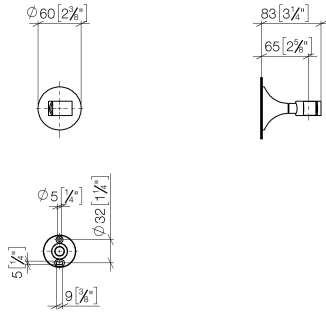

28 050 809

• rosette Ø 60 mm

	Brushed Platinum	28 050 809-06
	Chrome	28 050 809-00
	Platinum	28 050 809-08
	Dark Chrome	28 050 809-19
	Brushed Durabronze (23kt Gold)	28 050 809-28
	Brushed Bronze	28 050 809-42
	Brushed Champagne (22kt Gold)	28 050 809-46
	Champagne (22kt Gold)	28 050 809-47
	Brushed Dark Platinum	28 050 809-99

28 050 809

mm [Inches]

28 050 809

Product version from 3/13/2017 to 8/29/2019

**Product version from 8/29/2019**

Parts for other  
finishes can be found  
here: [Chrome](#)

#### **Product version from 8/29/2019**

No.	Item Number	Name	Quantity used	Delivery time
	05 30 31 025 00 90	fixing set	7	2