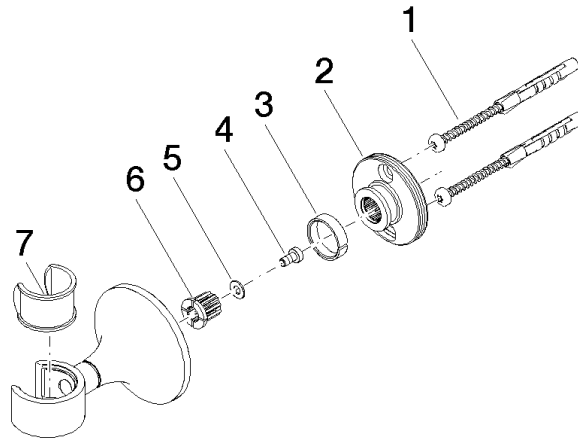

28 050 809

• rosette Ø 60 mm

	Brushed Platinum	28 050 809-06
	Chrome	28 050 809-00
	Platinum	28 050 809-08
	Dark Chrome	28 050 809-19
	Brushed Durabronze (23kt Gold)	28 050 809-28
	Brushed Bronze	28 050 809-42
	Brushed Champagne (22kt Gold)	28 050 809-46
	Champagne (22kt Gold)	28 050 809-47
	Brushed Dark Platinum	28 050 809-99

28 050 809

mm [Inches]

28 050 809

Product version from 3/13/2017 to 8/29/2019

**Product version from 8/29/2019**

Parts for other  
finishes can be found  
here: [Chrome](#)

#### **Product version from 8/29/2019**

No.	Item Number	Name	Quantity used	Delivery time
	05 30 31 025 00 90	fixing set	7	2