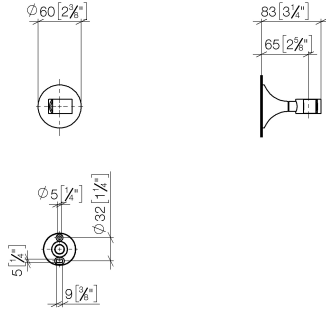

28 050 809

● rosette Ø 60 mm

	Platinum	28 050 809-08
	Chrome	28 050 809-00
	Brushed Platinum	28 050 809-06
	Dark Chrome	28 050 809-19
	Brushed Durabronze (23kt Gold)	28 050 809-28
	Brushed Bronze	28 050 809-42
	Brushed Champagne (22kt Gold)	28 050 809-46
	Champagne (22kt Gold)	28 050 809-47
	Brushed Dark Platinum	28 050 809-99

28 050 809

mm [Inches]

28 050 809

Product version from 3/13/2017 to 8/29/2019

Product version from 8/29/2019

Parts for other
finishes can be found
here: [Chrome](#)

VAIA Wall bracket - Platinum

VAIA

28 050 809

Spare parts list

Product version from 3/13/2017 to 8/29/2019

Product version from 8/29/2019

No.	Item Number	Name	Quantity used	Delivery time
	05 30 31 025 00 90	fixing set	7	2