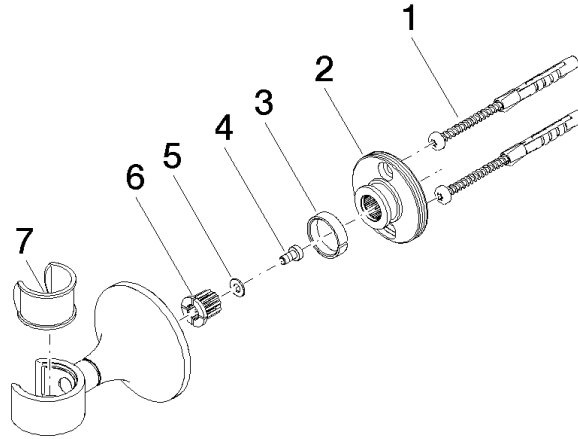

28 050 809

● rosette Ø 60 mm

	Platinum	28 050 809-08
	Chrome	28 050 809-00
	Brushed Platinum	28 050 809-06
	Dark Chrome	28 050 809-19
	Brushed Durabronze (23kt Gold)	28 050 809-28
	Brushed Bronze	28 050 809-42
	Brushed Champagne (22kt Gold)	28 050 809-46
	Champagne (22kt Gold)	28 050 809-47
	Brushed Dark Platinum	28 050 809-99

28 050 809

mm [Inches]

28 050 809

Product version from 3/13/2017 to 8/29/2019

Product version from 8/29/2019

Parts for other
finishes can be found
here: [Chrome](#)

VAIA Wall bracket - Platinum

VAIA

28 050 809

Spare parts list

Product version from 3/13/2017 to 8/29/2019

Product version from 8/29/2019

No.	Item Number	Name	Quantity used	Delivery time
	05 30 31 025 00 90	fixing set	7	2