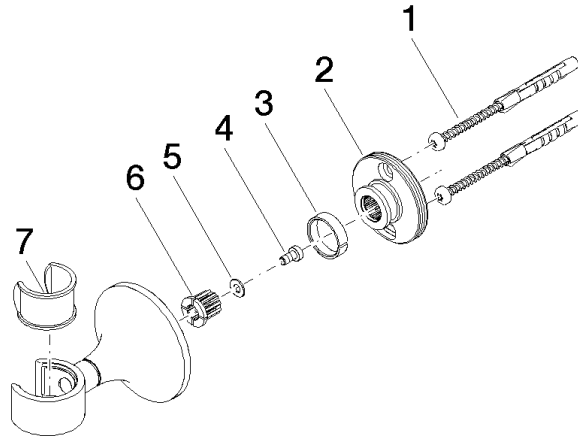

28 050 809

• rosette Ø 60 mm

	Dark Chrome	28 050 809-19
	Chrome	28 050 809-00
	Brushed Platinum	28 050 809-06
	Platinum	28 050 809-08
	Brushed Durabronze (23kt Gold)	28 050 809-28
	Brushed Bronze	28 050 809-42
	Brushed Champagne (22kt Gold)	28 050 809-46
	Champagne (22kt Gold)	28 050 809-47
	Brushed Dark Platinum	28 050 809-99

28 050 809

mm [Inches]

28 050 809

Product version from 8/29/2019

Parts for other
finishes can be found
here: [Chrome](#)

VAIA Wall bracket - Dark Chrome

VAIA

28 050 809

Spare parts list

Product version from 8/29/2019

No.	Item Number	Name	Quantity used	Delivery time
	05 30 31 025 00 90	fixing set	7	2