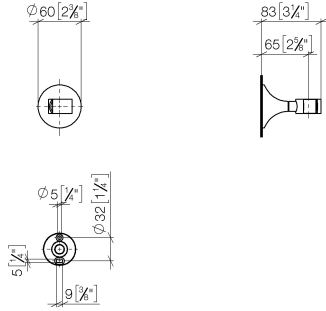

28 050 809

• rosette Ø 60 mm

	Dark Chrome	28 050 809-19
	Chrome	28 050 809-00
	Brushed Platinum	28 050 809-06
	Platinum	28 050 809-08
	Brushed Durabronze (23kt Gold)	28 050 809-28
	Brushed Bronze	28 050 809-42
	Brushed Champagne (22kt Gold)	28 050 809-46
	Champagne (22kt Gold)	28 050 809-47
	Brushed Dark Platinum	28 050 809-99

28 050 809

mm [Inches]

28 050 809

Product version from 8/29/2019

Parts for other
finishes can be found
here: [Chrome](#)

VAIA Wall bracket - Dark Chrome

VAIA

28 050 809

Spare parts list

Product version from 8/29/2019

No.	Item Number	Name	Quantity used	Delivery time
	05 30 31 025 00 90	fixing set	7	2