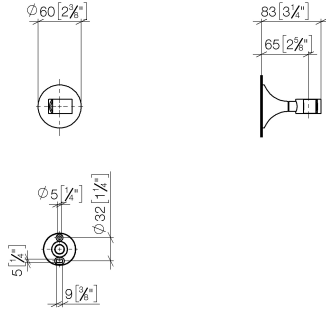

28 050 809

• rosette Ø 60 mm

| | | |
|--|--------------------------------|---------------|
|  | Brushed Durabronze (23kt Gold) | 28 050 809-28 |
|  | Chrome | 28 050 809-00 |
|  | Brushed Platinum | 28 050 809-06 |
|  | Platinum | 28 050 809-08 |
|  | Dark Chrome | 28 050 809-19 |
|  | Brushed Bronze | 28 050 809-42 |
|  | Brushed Champagne (22kt Gold) | 28 050 809-46 |
|  | Champagne (22kt Gold) | 28 050 809-47 |
|  | Brushed Dark Platinum | 28 050 809-99 |

28 050 809

mm [Inches]

28 050 809

Product version from 3/13/2017 to 8/29/2019

Product version from 8/29/2019

Parts for other
finishes can be found
here: Chrome

VAIA Wall bracket - Brushed Durabross (23kt Gold)

VAIA

28 050 809

Spare parts list

Product version from 3/13/2017 to 8/29/2019

Product version from 8/29/2019

| No. | Item Number | Name | Quantity used | Delivery time |
|-----|--------------------|------------|---------------|---------------|
| | 05 30 31 025 00 90 | fixing set | 7 | 2 |