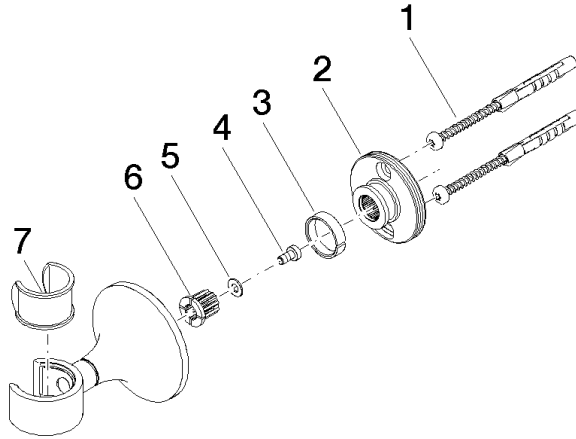

28 050 809

• rosette Ø 60 mm

| | | |
|--|--------------------------------|---------------|
|  | Brushed Durabronze (23kt Gold) | 28 050 809-28 |
|  | Chrome | 28 050 809-00 |
|  | Brushed Platinum | 28 050 809-06 |
|  | Platinum | 28 050 809-08 |
|  | Dark Chrome | 28 050 809-19 |
|  | Brushed Bronze | 28 050 809-42 |
|  | Brushed Champagne (22kt Gold) | 28 050 809-46 |
|  | Champagne (22kt Gold) | 28 050 809-47 |
|  | Brushed Dark Platinum | 28 050 809-99 |

28 050 809

mm [Inches]

28 050 809

Product version from 3/13/2017 to 8/29/2019

Product version from 8/29/2019

Parts for other
finishes can be found
here: Chrome

VAIA Wall bracket - Brushed Durabross (23kt Gold)

VAIA

28 050 809

Spare parts list

Product version from 3/13/2017 to 8/29/2019

Product version from 8/29/2019

| No. | Item Number | Name | Quantity used | Delivery time |
|-----|--------------------|------------|---------------|---------------|
| | 05 30 31 025 00 90 | fixing set | 7 | 2 |