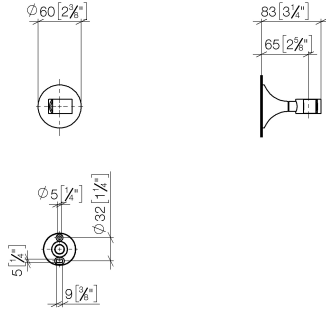

28 050 809

• rosette Ø 60 mm

	Brushed Champagne (22kt Gold)	28 050 809-46
	Chrome	28 050 809-00
	Brushed Platinum	28 050 809-06
	Platinum	28 050 809-08
	Dark Chrome	28 050 809-19
	Brushed Durabronze (23kt Gold)	28 050 809-28
	Brushed Bronze	28 050 809-42
	Champagne (22kt Gold)	28 050 809-47
	Brushed Dark Platinum	28 050 809-99

28 050 809

mm [Inches]

28 050 809

Product version from 8/29/2019

Parts for other
finishes can be found
here: [Chrome](#)

VAIA Wall bracket - Brushed Champagne (22kt Gold)

VAIA

28 050 809

Spare parts list

Product version from 8/29/2019

No.	Item Number	Name	Quantity used	Delivery time
	05 30 31 025 00 90	fixing set	7	2