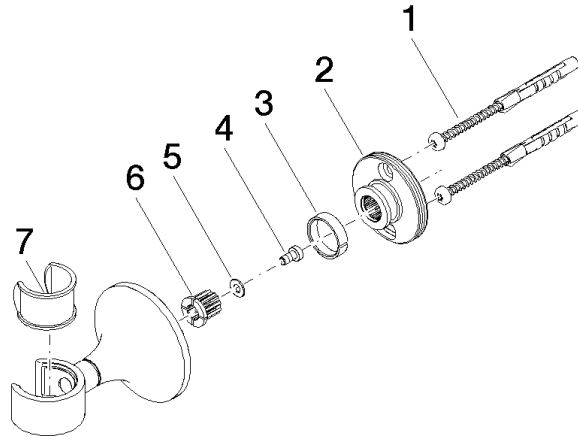

28 050 809

• rosette Ø 60 mm

	Brushed Champagne (22kt Gold)	28 050 809-46
	Chrome	28 050 809-00
	Brushed Platinum	28 050 809-06
	Platinum	28 050 809-08
	Dark Chrome	28 050 809-19
	Brushed Durabronze (23kt Gold)	28 050 809-28
	Brushed Bronze	28 050 809-42
	Champagne (22kt Gold)	28 050 809-47
	Brushed Dark Platinum	28 050 809-99

28 050 809

mm [Inches]

28 050 809

Product version from 8/29/2019

Parts for other
finishes can be found
here: [Chrome](#)

VAIA Wall bracket - Brushed Champagne (22kt Gold)

VAIA

28 050 809

Spare parts list

Product version from 8/29/2019

No.	Item Number	Name	Quantity used	Delivery time
	05 30 31 025 00 90	fixing set	7	2