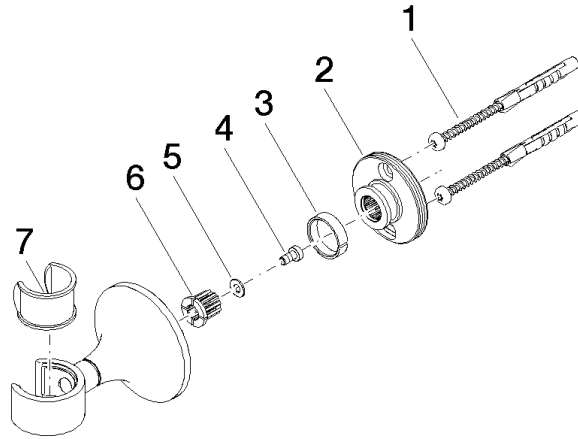

28 050 809

• rosette Ø 60 mm

	Champagne (22kt Gold)	28 050 809-47
	Chrome	28 050 809-00
	Brushed Platinum	28 050 809-06
	Platinum	28 050 809-08
	Dark Chrome	28 050 809-19
	Brushed Durabronze (23kt Gold)	28 050 809-28
	Brushed Bronze	28 050 809-42
	Brushed Champagne (22kt Gold)	28 050 809-46
	Brushed Dark Platinum	28 050 809-99

28 050 809

mm [Inches]

28 050 809

**Product version from 8/29/2019**

Parts for other  
finishes can be found  
here: [Chrome](#)

VAIA Wall bracket - Champagne (22kt Gold)

VAIA

28 050 809

**Spare parts list**

**Product version from 8/29/2019**

No.	Item Number	Name	Quantity used	Delivery time
	05 30 31 025 00 90	fixing set	7	2