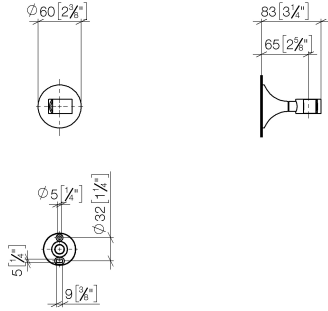

28 050 809

• rosette Ø 60 mm

	Champagne (22kt Gold)	28 050 809-47
	Chrome	28 050 809-00
	Brushed Platinum	28 050 809-06
	Platinum	28 050 809-08
	Dark Chrome	28 050 809-19
	Brushed Durabronze (23kt Gold)	28 050 809-28
	Brushed Bronze	28 050 809-42
	Brushed Champagne (22kt Gold)	28 050 809-46
	Brushed Dark Platinum	28 050 809-99

28 050 809

mm [Inches]

28 050 809

**Product version from 8/29/2019**

Parts for other  
finishes can be found  
here: [Chrome](#)

VAIA Wall bracket - Champagne (22kt Gold)

VAIA

28 050 809

**Spare parts list**

**Product version from 8/29/2019**

No.	Item Number	Name	Quantity used	Delivery time
	05 30 31 025 00 90	fixing set	7	2