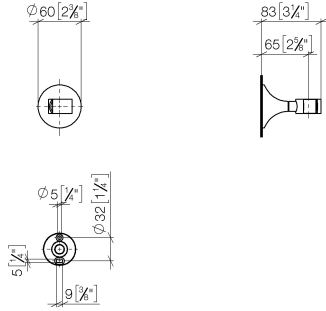

28 050 809

• rosette Ø 60 mm

	Brushed Dark Platinum	28 050 809-99
	Chrome	28 050 809-00
	Brushed Platinum	28 050 809-06
	Platinum	28 050 809-08
	Dark Chrome	28 050 809-19
	Brushed Durabronze (23kt Gold)	28 050 809-28
	Brushed Bronze	28 050 809-42
	Brushed Champagne (22kt Gold)	28 050 809-46
	Champagne (22kt Gold)	28 050 809-47

28 050 809

mm [Inches]

28 050 809

Product version from 3/13/2017 to 8/29/2019

Product version from 8/29/2019

Parts for other
finishes can be found
here: [Chrome](#)

VAIA Wall bracket - Brushed Dark Platinum

VAIA

28 050 809

Spare parts list

Product version from 3/13/2017 to 8/29/2019

Product version from 8/29/2019

No.	Item Number	Name	Quantity used	Delivery time
	05 30 31 025 00 90	fixing set	7	2