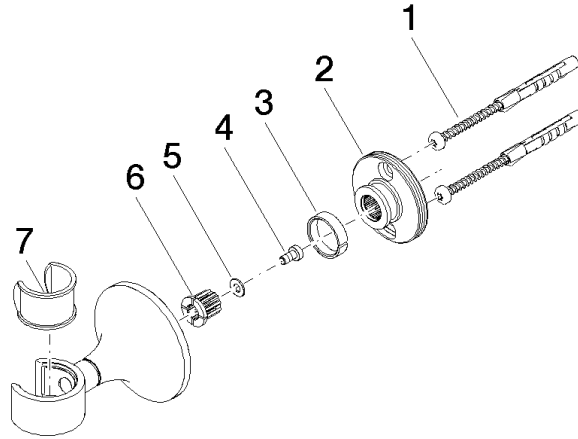

28 050 809

• rosette Ø 60 mm

	Brushed Dark Platinum	28 050 809-99
	Chrome	28 050 809-00
	Brushed Platinum	28 050 809-06
	Platinum	28 050 809-08
	Dark Chrome	28 050 809-19
	Brushed Durabronze (23kt Gold)	28 050 809-28
	Brushed Bronze	28 050 809-42
	Brushed Champagne (22kt Gold)	28 050 809-46
	Champagne (22kt Gold)	28 050 809-47

28 050 809

mm [Inches]

28 050 809

Product version from 3/13/2017 to 8/29/2019

Product version from 8/29/2019

Parts for other
finishes can be found
here: [Chrome](#)

VAIA Wall bracket - Brushed Dark Platinum

VAIA

28 050 809

Spare parts list

Product version from 3/13/2017 to 8/29/2019

Product version from 8/29/2019

No.	Item Number	Name	Quantity used	Delivery time
	05 30 31 025 00 90	fixing set	7	2