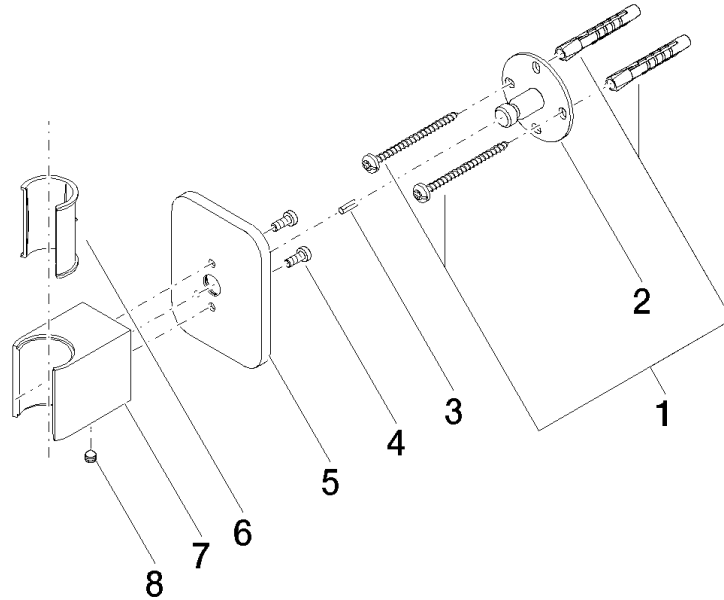

28 050 845

• rosette 60 x 78 mm

	Brushed Platinum	28 050 845-06
	Chrome	28 050 845-00
	Dark Chrome	28 050 845-19
	Brushed Light Gold	28 050 845-27
	Matte Black	28 050 845-33
	Brushed Chrome	28 050 845-93
	Brushed Dark Platinum	28 050 845-99

28 050 845

mm [inches]

28 050 845

Product version from 3/9/2016 to 3/2/2021

Product version from 3/2/2021

Parts for other
finishes can be found
here: [Chrome](#)

LISSÉ Wall bracket - Brushed Platinum

LISSÉ

28 050 845

Spare parts list

Product version from 3/9/2016 to 3/2/2021

Product version from 3/2/2021

No.	Item Number	Name	Quantity used	Delivery time
	05 30 31 025 00 90	fixing set	9	2