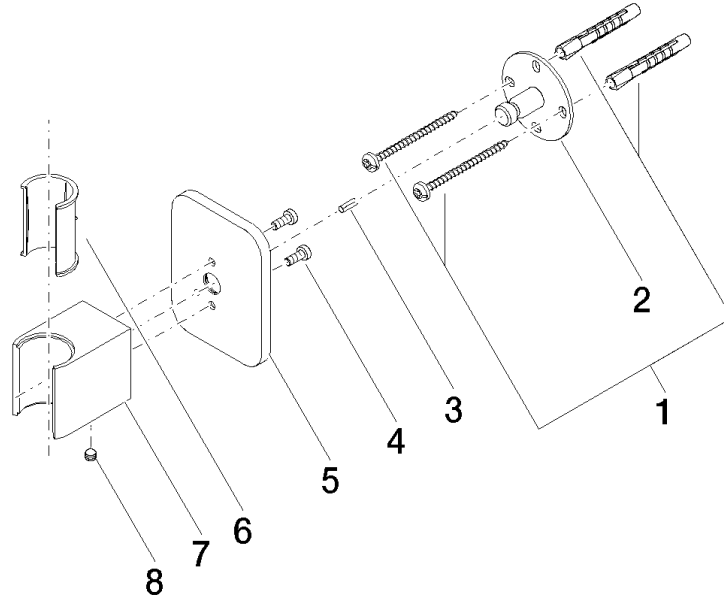

28 050 845

mm [inches]

28 050 845

Product version from 3/2/2021

Parts for other finishes can be found here: [Chrome](#)

LISSÉ Wall bracket - Matte Black

LISSÉ

28 050 845

Spare parts list

Product version from 3/2/2021

No.	Item Number	Name	Quantity used	Delivery time
	05 30 31 025 00 90	fixing set	9	2