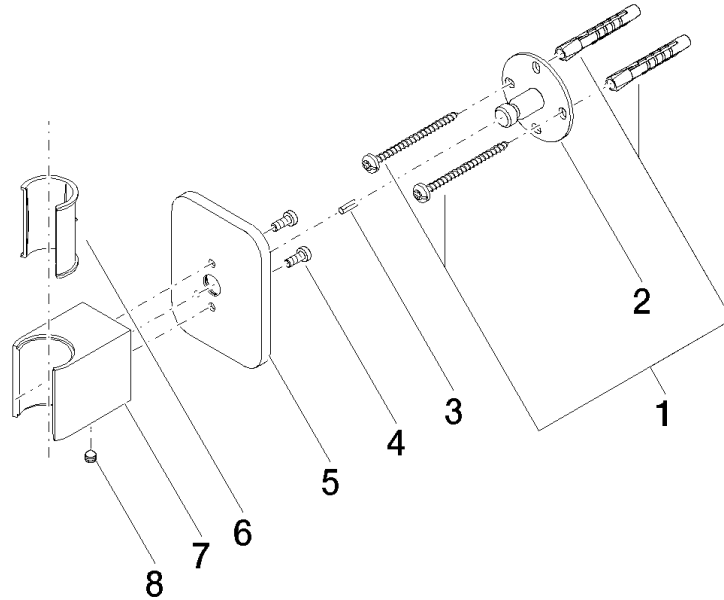

28 050 845

● rosette 60 x 78 mm

	Brushed Chrome	28 050 845-93
	Chrome	28 050 845-00
	Brushed Platinum	28 050 845-06
	Dark Chrome	28 050 845-19
	Brushed Light Gold	28 050 845-27
	Matte Black	28 050 845-33
	Brushed Dark Platinum	28 050 845-99

28 050 845

mm [inches]

28 050 845

Product version from 3/9/2016 to 3/2/2021

Product version from 3/2/2021

Parts for other
finishes can be found
here: [Chrome](#)

LISSÉ Wall bracket - Brushed Chrome

LISSÉ

28 050 845

Spare parts list

Product version from 3/9/2016 to 3/2/2021

Product version from 3/2/2021

No.	Item Number	Name	Quantity used	Delivery time
	05 30 31 025 00 90	fixing set	9	2