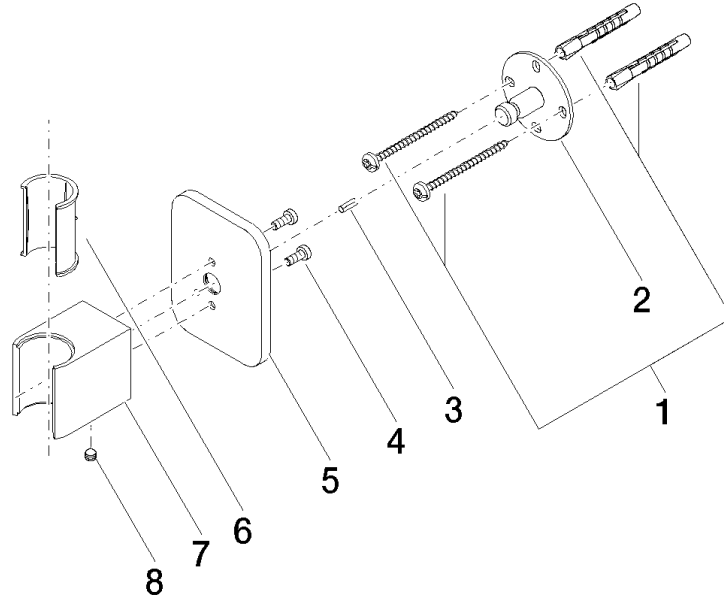

28 050 845

• rosette 60 x 78 mm

| | | |
|--|-----------------------|---------------|
|  | Brushed Dark Platinum | 28 050 845-99 |
|  | Chrome | 28 050 845-00 |
|  | Brushed Platinum | 28 050 845-06 |
|  | Dark Chrome | 28 050 845-19 |
|  | Brushed Light Gold | 28 050 845-27 |
|  | Matte Black | 28 050 845-33 |
|  | Brushed Chrome | 28 050 845-93 |

28 050 845

mm [inches]

28 050 845

Product version from 3/2/2021

Parts for other finishes can be found here: [Chrome](#)

LISSÉ Wall bracket - Brushed Dark Platinum

LISSÉ

28 050 845