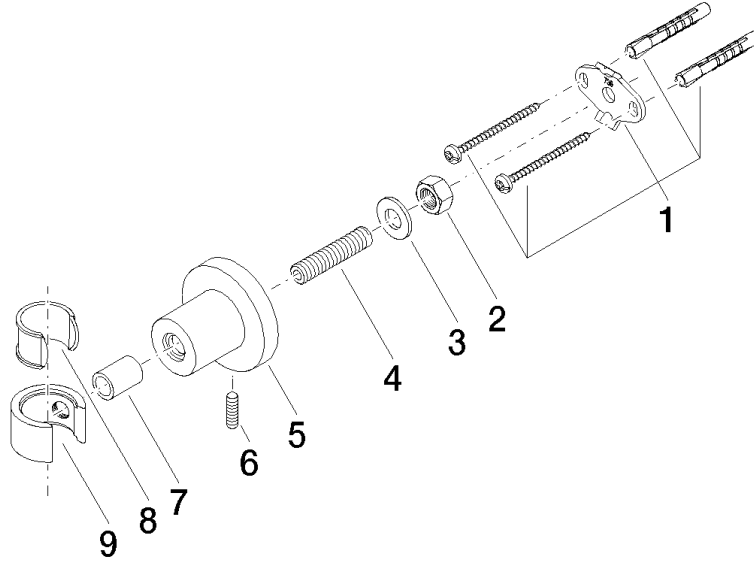

28 050 892

• rosette Ø 55 mm

	Brushed Durabronze (23kt Gold)	28 050 892-28
	Chrome	28 050 892-00
	Brushed Platinum	28 050 892-06
	Platinum	28 050 892-08
	Dark Chrome	28 050 892-19
	Matte Black	28 050 892-33
	Brushed Bronze	28 050 892-42
	Brushed Champagne (22kt Gold)	28 050 892-46
	Champagne (22kt Gold)	28 050 892-47
	Brushed Chrome	28 050 892-93
	Brushed Dark Platinum	28 050 892-99

28 050 892

mm [inches]

28 050 892

Product version from 4/1/2024

Parts for other
finishes can be found
here: Chrome

TARA Wall bracket - Brushed Durabronz (23kt Gold)

TARA

28 050 892

Spare parts list

Product version from 4/1/2024

No.	Item Number	Name	Quantity used	Delivery time
	05 17 20 739 00 90	fixing set	9	2