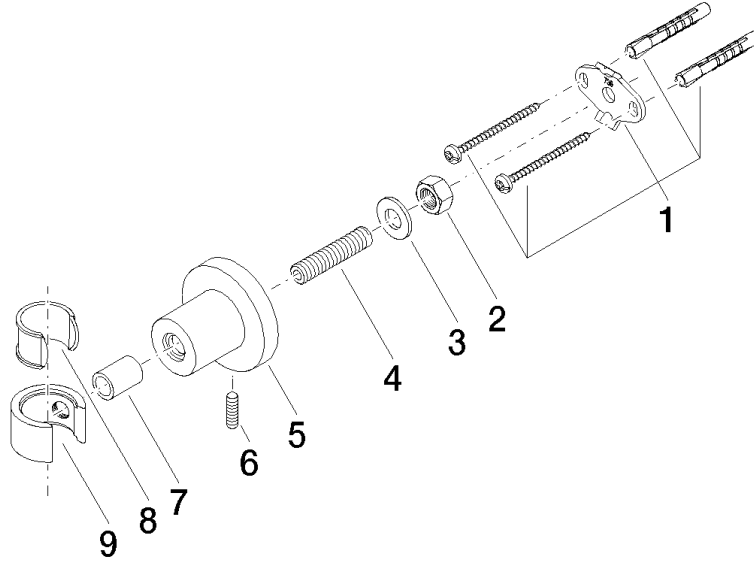

28 050 892

mm [inches]

28 050 892

**Product version from 4/1/2024**

Parts for other  
finishes can be found  
here: [Chrome](#)

# TARA Wall bracket - Matte Black

TARA

28 050 892

## Spare parts list

### Product version from 4/1/2024

No.	Item Number	Name	Quantity used	Delivery time
	05 17 20 739 00 90	fixing set	9	2