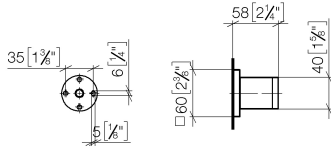

28 050 980

● rosette 60 x 60 mm

Fits: IMO, MEM, CL.1, CYO

	Platinum	28 050 980-08
	Chrome	28 050 980-00
	Brushed Platinum	28 050 980-06
	Dark Chrome	28 050 980-19
	Brushed Light Gold	28 050 980-27
	Brushed Durabronze (23kt Gold)	28 050 980-28
	Matte Black	28 050 980-33
	Brushed Champagne (22kt Gold)	28 050 980-46
	Champagne (22kt Gold)	28 050 980-47
	Brushed Chrome	28 050 980-93
	Brushed Dark Platinum	28 050 980-99

28 050 980

mm [inches]

28 050 980

Product version up to 3/2/2021

Product version from 3/2/2021

Parts for other
finishes can be found
here: Chrome

Wall bracket - Platinum

IMO