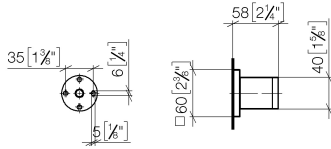

28 050 980

● rosette 60 x 60 mm

Fits: IMO, MEM, CL.1, CYO

	Dark Chrome	28 050 980-19
	Chrome	28 050 980-00
	Brushed Platinum	28 050 980-06
	Platinum	28 050 980-08
	Brushed Light Gold	28 050 980-27
	Brushed Durabronze (23kt Gold)	28 050 980-28
	Matte Black	28 050 980-33
	Brushed Champagne (22kt Gold)	28 050 980-46
	Champagne (22kt Gold)	28 050 980-47
	Brushed Chrome	28 050 980-93
	Brushed Dark Platinum	28 050 980-99

28 050 980

mm [inches]

28 050 980

**Product version from 3/2/2021**

Parts for other finishes can be found here: [Chrome](#)