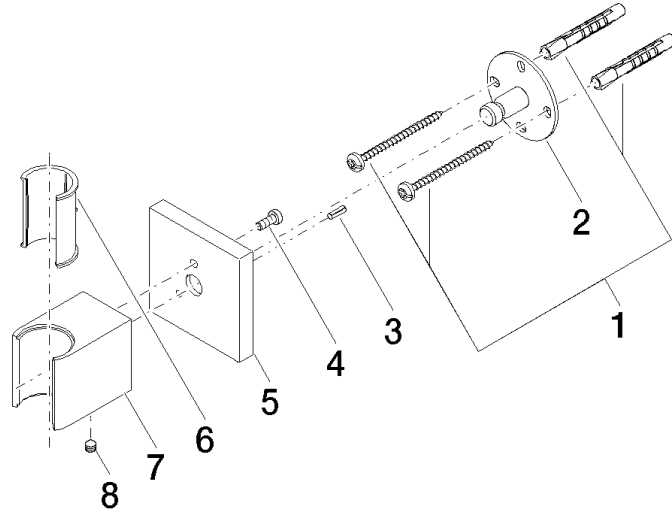

28 050 980

mm [inches]

28 050 980

**Product version from 3/2/2021**

Parts for other finishes can be found here: [Chrome](#)