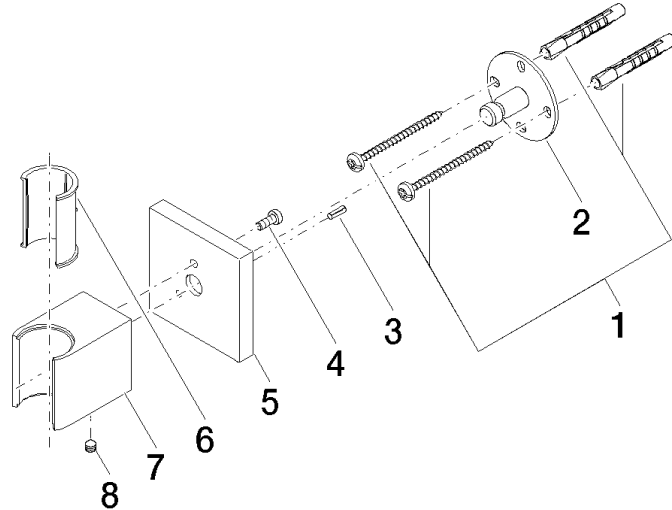

28 050 980

mm [inches]

28 050 980

Product version from 3/2/2021

Parts for other finishes can be found here: [Chrome](#)

Wall bracket - Brushed Light Gold

IMO

28 050 980