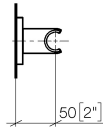

28 050 980

• rosette 60 x 60 mm

Fits: IMO, MEM, CL.1, CYO

	Brushed Light Gold	28 050 980-27
	Chrome	28 050 980-00
	Brushed Platinum	28 050 980-06
	Platinum	28 050 980-08
	Dark Chrome	28 050 980-19
	Brushed Durabronze (23kt Gold)	28 050 980-28
	Matte Black	28 050 980-33
	Brushed Champagne (22kt Gold)	28 050 980-46
	Champagne (22kt Gold)	28 050 980-47
	Brushed Chrome	28 050 980-93
	Brushed Dark Platinum	28 050 980-99

28 050 980

mm [inches]

28 050 980

Product version from 3/2/2021

Parts for other finishes can be found here: [Chrome](#)

Wall bracket - Brushed Light Gold

IMO

28 050 980