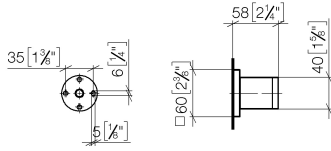

28 050 980

• rosette 60 x 60 mm

Fits: IMO, MEM, CL.1, CYO

	Brushed Light Gold	28 050 980-27
	Chrome	28 050 980-00
	Brushed Platinum	28 050 980-06
	Platinum	28 050 980-08
	Dark Chrome	28 050 980-19
	Brushed Durabronze (23kt Gold)	28 050 980-28
	Matte Black	28 050 980-33
	Brushed Champagne (22kt Gold)	28 050 980-46
	Champagne (22kt Gold)	28 050 980-47
	Brushed Chrome	28 050 980-93
	Brushed Dark Platinum	28 050 980-99

28 050 980

mm [inches]

28 050 980

Product version from 3/2/2021

Parts for other finishes can be found here: [Chrome](#)

Wall bracket - Brushed Light Gold

IMO

28 050 980