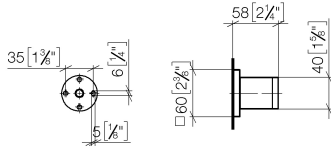

**Wall bracket - Brushed Durabron (23kt Gold)**

IMO

28 050 980

• rosette 60 x 60 mm

Fits: IMO, MEM, CL.1, CYO

	Brushed Durabron (23kt Gold)	28 050 980-28
	Chrome	28 050 980-00
	Brushed Platinum	28 050 980-06
	Platinum	28 050 980-08
	Dark Chrome	28 050 980-19
	Brushed Light Gold	28 050 980-27
	Matte Black	28 050 980-33
	Brushed Champagne (22kt Gold)	28 050 980-46
	Champagne (22kt Gold)	28 050 980-47
	Brushed Chrome	28 050 980-93
	Brushed Dark Platinum	28 050 980-99

28 050 980

mm [inches]

28 050 980

Product version up to 3/2/2021

**Product version from 3/2/2021**

Parts for other  
finishes can be found  
here: [Chrome](#)