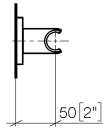

28 050 980

● rosette 60 x 60 mm

Fits: IMO, MEM, CL.1, CYO

	Matte Black	28 050 980-33
	Chrome	28 050 980-00
	Brushed Platinum	28 050 980-06
	Platinum	28 050 980-08
	Dark Chrome	28 050 980-19
	Brushed Light Gold	28 050 980-27
	Brushed Durabronze (23kt Gold)	28 050 980-28
	Brushed Champagne (22kt Gold)	28 050 980-46
	Champagne (22kt Gold)	28 050 980-47
	Brushed Chrome	28 050 980-93
	Brushed Dark Platinum	28 050 980-99

28 050 980

mm [inches]

28 050 980

Product version up to 3/2/2021

Product version from 3/2/2021

Parts for other
finishes can be found
here: [Chrome](#)

Wall bracket - Matte Black

IMO