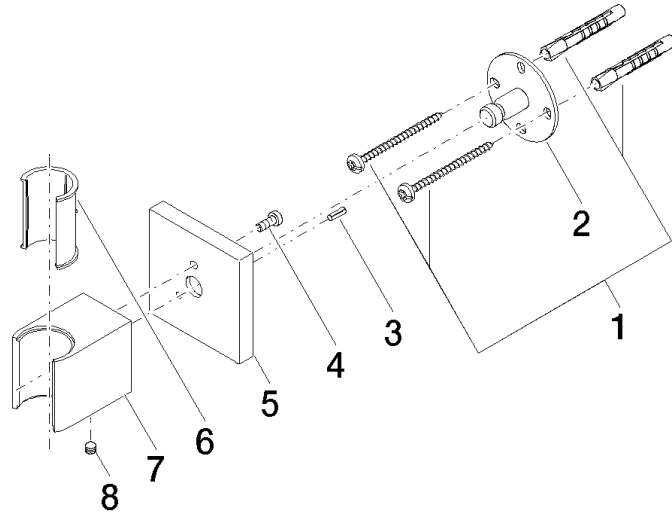

28 050 980

mm [inches]

28 050 980

Product version up to 3/2/2021

Product version from 3/2/2021

Parts for other
finishes can be found
here: [Chrome](#)

Wall bracket - Matte Black

IMO