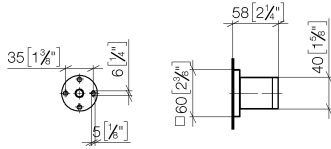

28 050 980

● rosette 60 x 60 mm

Fits: IMO, MEM, CL.1, CYO

	Matte Black	28 050 980-33
	Chrome	28 050 980-00
	Brushed Platinum	28 050 980-06
	Platinum	28 050 980-08
	Dark Chrome	28 050 980-19
	Brushed Light Gold	28 050 980-27
	Brushed Durabronze (23kt Gold)	28 050 980-28
	Brushed Champagne (22kt Gold)	28 050 980-46
	Champagne (22kt Gold)	28 050 980-47
	Brushed Chrome	28 050 980-93
	Brushed Dark Platinum	28 050 980-99

28 050 980

mm [inches]

28 050 980

Product version up to 3/2/2021

Product version from 3/2/2021

Parts for other
finishes can be found
here: [Chrome](#)

Wall bracket - Matte Black

IMO