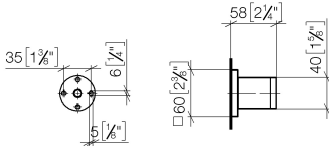

Wall bracket - Brushed Champagne (22kt Gold)

IMO

28 050 980

● rosette 60 x 60 mm

Fits: IMO, MEM, CL.1, CYO

	Brushed Champagne (22kt Gold)	28 050 980-46
	Chrome	28 050 980-00
	Brushed Platinum	28 050 980-06
	Platinum	28 050 980-08
	Dark Chrome	28 050 980-19
	Brushed Light Gold	28 050 980-27
	Brushed Durabronze (23kt Gold)	28 050 980-28
	Matte Black	28 050 980-33
	Champagne (22kt Gold)	28 050 980-47
	Brushed Chrome	28 050 980-93
	Brushed Dark Platinum	28 050 980-99

28 050 980

mm [inches]

28 050 980

Product version from 3/2/2021

Parts for other finishes can be found here: [Chrome](#)

Wall bracket - Brushed Champagne (22kt Gold)

IMO

28 050 980