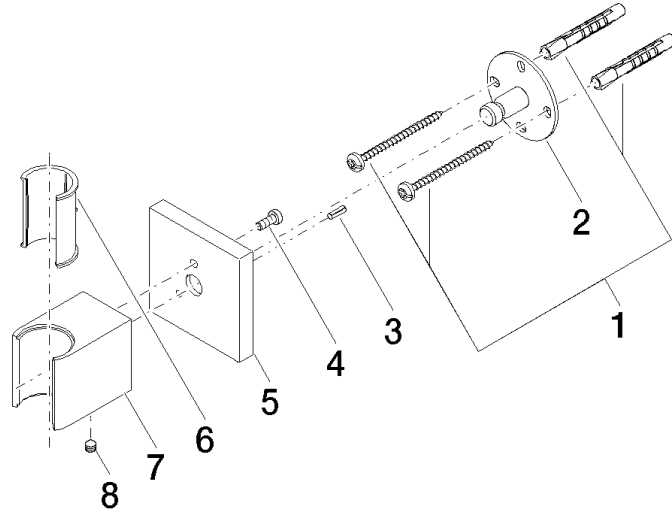

Wall bracket - Brushed Champagne (22kt Gold)

IMO

28 050 980

● rosette 60 x 60 mm

Fits: IMO, MEM, CL.1, CYO

	Brushed Champagne (22kt Gold)	28 050 980-46
	Chrome	28 050 980-00
	Brushed Platinum	28 050 980-06
	Platinum	28 050 980-08
	Dark Chrome	28 050 980-19
	Brushed Light Gold	28 050 980-27
	Brushed Durabronze (23kt Gold)	28 050 980-28
	Matte Black	28 050 980-33
	Champagne (22kt Gold)	28 050 980-47
	Brushed Chrome	28 050 980-93
	Brushed Dark Platinum	28 050 980-99

28 050 980

mm [inches]

28 050 980

Product version from 3/2/2021

Parts for other finishes can be found here: [Chrome](#)

Wall bracket - Brushed Champagne (22kt Gold)

IMO

28 050 980