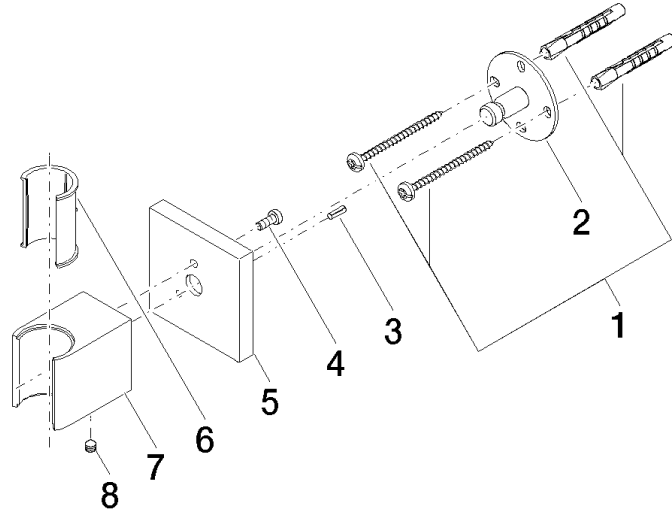

28 050 980

mm [inches]

28 050 980

**Product version from 3/2/2021**

Parts for other  
finishes can be found  
here: [Chrome](#)

Wall bracket - Champagne (22kt Gold)

IMO

28 050 980

**Spare parts list**

**Product version from 3/2/2021**

No.	Item Number	Name	Quantity used	Delivery time
	05 30 31 025 00 90	fixing set	8	2