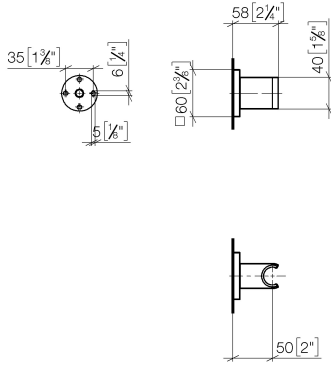

28 050 980

• rosette 60 x 60 mm

Fits: IMO, MEM, CL.1, CYO

	Brushed Chrome	28 050 980-93
	Chrome	28 050 980-00
	Brushed Platinum	28 050 980-06
	Platinum	28 050 980-08
	Dark Chrome	28 050 980-19
	Brushed Light Gold	28 050 980-27
	Brushed Durabronze (23kt Gold)	28 050 980-28
	Matte Black	28 050 980-33
	Brushed Champagne (22kt Gold)	28 050 980-46
	Champagne (22kt Gold)	28 050 980-47
	Brushed Dark Platinum	28 050 980-99

28 050 980

mm [inches]

28 050 980

Product version up to 3/2/2021

Product version from 3/2/2021

Parts for other
finishes can be found
here: [Chrome](#)

Wall bracket - Brushed Chrome

IMO

28 050 980

Spare parts list

Product version up to 3/2/2021

Product version from 3/2/2021

No.	Item Number	Name	Quantity used	Delivery time
	05 30 31 025 00 90	fixing set	8	2