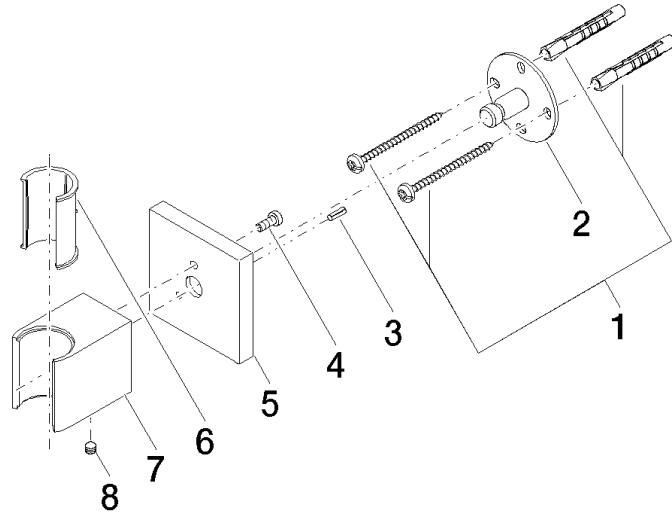

Wall bracket - Brushed Dark Platinum

IMO

28 050 980

• rosette 60 x 60 mm

Fits: IMO, MEM, CL.1, CYO

	Brushed Dark Platinum	28 050 980-99
	Chrome	28 050 980-00
	Brushed Platinum	28 050 980-06
	Platinum	28 050 980-08
	Dark Chrome	28 050 980-19
	Brushed Light Gold	28 050 980-27
	Brushed Durabronze (23kt Gold)	28 050 980-28
	Matte Black	28 050 980-33
	Brushed Champagne (22kt Gold)	28 050 980-46
	Champagne (22kt Gold)	28 050 980-47
	Brushed Chrome	28 050 980-93

28 050 980

mm [inches]

28 050 980

Product version up to 3/2/2021

Product version from 3/2/2021

Parts for other
finishes can be found
here: [Chrome](#)

Wall bracket - Brushed Dark Platinum

IMO