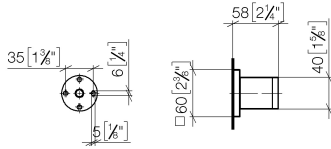

Wall bracket - Brushed Dark Platinum

IMO

28 050 980

• rosette 60 x 60 mm

Fits: IMO, MEM, CL.1, CYO

	Brushed Dark Platinum	28 050 980-99
	Chrome	28 050 980-00
	Brushed Platinum	28 050 980-06
	Platinum	28 050 980-08
	Dark Chrome	28 050 980-19
	Brushed Light Gold	28 050 980-27
	Brushed Durabronze (23kt Gold)	28 050 980-28
	Matte Black	28 050 980-33
	Brushed Champagne (22kt Gold)	28 050 980-46
	Champagne (22kt Gold)	28 050 980-47
	Brushed Chrome	28 050 980-93

28 050 980

mm [inches]

28 050 980

Product version up to 3/2/2021

Product version from 3/2/2021

Parts for other
finishes can be found
here: [Chrome](#)

Wall bracket - Brushed Dark Platinum

IMO