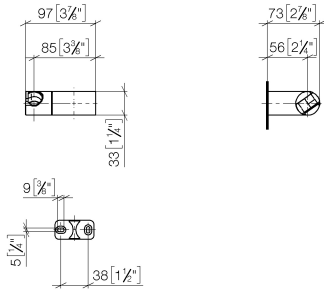

28 060 970

- pivotable 75°

Fits: IMO, LULU, MADISON, MEM, TARA,
CL.1, LISSÉ, VAIA, META, CYO

	Chrome	28 060 970-00
	Brushed Platinum	28 060 970-06
	Platinum	28 060 970-08
	Dark Brass matt	28 060 970-16
	Dark Chrome	28 060 970-19
	Light Gold	28 060 970-26
	Brushed Light Gold	28 060 970-27
	Brushed Durabrass (23kt Gold)	28 060 970-28
	Matte Black	28 060 970-33
	Brushed Bronze	28 060 970-42
	Brushed Champagne (22kt Gold)	28 060 970-46
	Champagne (22kt Gold)	28 060 970-47
	Brushed Chrome	28 060 970-93
	Brushed Dark Platinum	28 060 970-99

28 060 970

mm [inches]

28 060 970

Parts for other finishes can be found here: [Brushed Platinum](#)

Spare parts list

No.	Item Number	Name	Quantity used	Delivery time
1	09 12 12 212 90	sleeve	1	2
2	09 31 11 009 90	pin	2	2
3	05 30 31 025 00 90	fixing set	1	2
4	08 30 11 563 90	holder	1	2