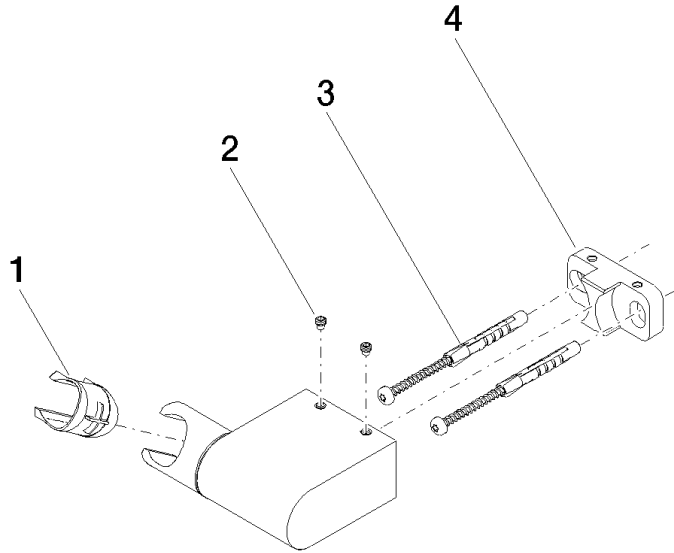

28 060 970

- pivotable 75°

Fits: IMO, LULU, MADISON, MEM, TARA,
CL.1, LISSÉ, VAIA, META, CYO

	Chrome	28 060 970-00
	Brushed Platinum	28 060 970-06
	Platinum	28 060 970-08
	Dark Brass matt	28 060 970-16
	Dark Chrome	28 060 970-19
	Light Gold	28 060 970-26
	Brushed Light Gold	28 060 970-27
	Brushed Durabrass (23kt Gold)	28 060 970-28
	Matte Black	28 060 970-33
	Brushed Bronze	28 060 970-42
	Brushed Champagne (22kt Gold)	28 060 970-46
	Champagne (22kt Gold)	28 060 970-47
	Brushed Chrome	28 060 970-93
	Brushed Dark Platinum	28 060 970-99

28 060 970

mm [inches]

28 060 970

Parts for other finishes can be found here: [Brushed Platinum](#)

Spare parts list

No.	Item Number	Name	Quantity used	Delivery time
1	09 12 12 212 90	sleeve	1	2
2	09 31 11 009 90	pin	2	2
3	05 30 31 025 00 90	fixing set	1	2
4	08 30 11 563 90	holder	1	2