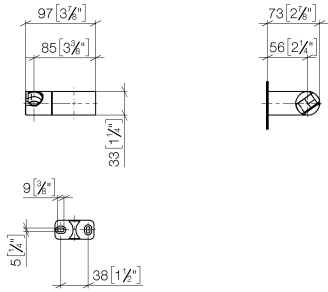

28 060 970

• pivotable 75°

Fits: IMO, LULU, MADISON, MEM, TARA,
CL.1, LISSÉ, VAIA, META, CYO

	Brushed Platinum	28 060 970-06
	Chrome	28 060 970-00
	Platinum	28 060 970-08
	Dark Brass matt	28 060 970-16
	Dark Chrome	28 060 970-19
	Light Gold	28 060 970-26
	Brushed Light Gold	28 060 970-27
	Brushed Durabronze (23kt Gold)	28 060 970-28
	Matte Black	28 060 970-33
	Brushed Bronze	28 060 970-42
	Brushed Champagne (22kt Gold)	28 060 970-46
	Champagne (22kt Gold)	28 060 970-47
	Brushed Chrome	28 060 970-93
	Brushed Dark Platinum	28 060 970-99

28 060 970

mm [inches]

28 060 970

Product version from 10/1/2023

Parts for other
finishes can be found
here: [Chrome](#)

Wall bracket swivel - Brushed Platinum

IMO

28 060 970

Spare parts list

Product version from 10/1/2023

No.	Item Number	Name	Quantity used	Delivery time
	09 12 12 212 90	sleeve	5	2