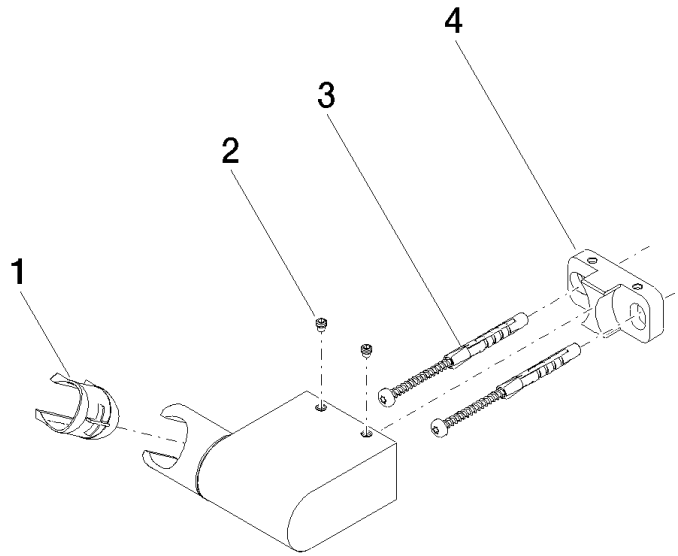

28 060 970

• pivotable 75°

Fits: IMO, LULU, MADISON, MEM, TARA,
CL.1, LISSÉ, VAIA, META, CYO

	Brushed Platinum	28 060 970-06
	Chrome	28 060 970-00
	Platinum	28 060 970-08
	Dark Brass matt	28 060 970-16
	Dark Chrome	28 060 970-19
	Light Gold	28 060 970-26
	Brushed Light Gold	28 060 970-27
	Brushed Durabronze (23kt Gold)	28 060 970-28
	Matte Black	28 060 970-33
	Brushed Bronze	28 060 970-42
	Brushed Champagne (22kt Gold)	28 060 970-46
	Champagne (22kt Gold)	28 060 970-47
	Brushed Chrome	28 060 970-93
	Brushed Dark Platinum	28 060 970-99

28 060 970

mm [inches]

28 060 970

Product version from 10/1/2023

Parts for other
finishes can be found
here: [Chrome](#)

Wall bracket swivel - Brushed Platinum

IMO

28 060 970

Spare parts list

Product version from 10/1/2023

No.	Item Number	Name	Quantity used	Delivery time
	09 12 12 212 90	sleeve	5	2