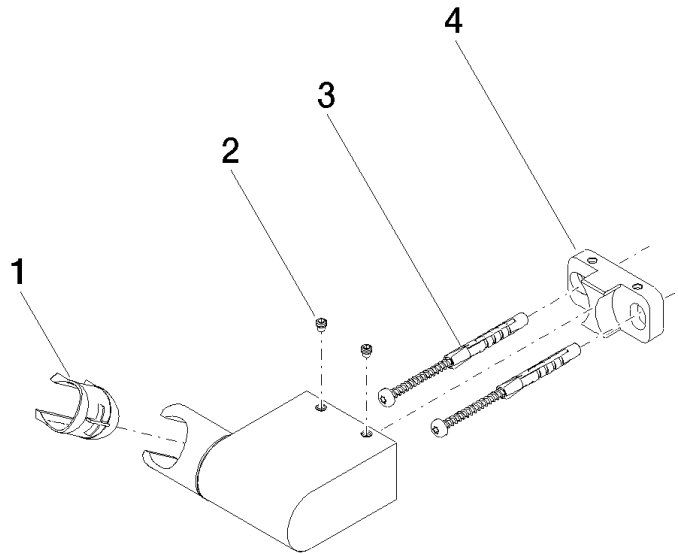

28 060 970

● pivotable 75°

Fits: IMO, LULU, MADISON, MEM, TARA,  
CL.1, LISSÉ, VAIA, META, CYO

	Platinum	28 060 970-08
	Chrome	28 060 970-00
	Brushed Platinum	28 060 970-06
	Dark Brass matt	28 060 970-16
	Dark Chrome	28 060 970-19
	Light Gold	28 060 970-26
	Brushed Light Gold	28 060 970-27
	Brushed Durabronze (23kt Gold)	28 060 970-28
	Matte Black	28 060 970-33
	Brushed Bronze	28 060 970-42
	Brushed Champagne (22kt Gold)	28 060 970-46
	Champagne (22kt Gold)	28 060 970-47
	Brushed Chrome	28 060 970-93
	Brushed Dark Platinum	28 060 970-99

28 060 970

mm [inches]

28 060 970

**Product version from 10/1/2023**

Parts for other  
finishes can be found  
here: [Chrome](#)

## Wall bracket swivel - Platinum

IMO

28 060 970

#### Product version from 10/1/2023

No.	Item Number	Name	Quantity used	Delivery time
	09 12 12 212 90	sleeve	5	2