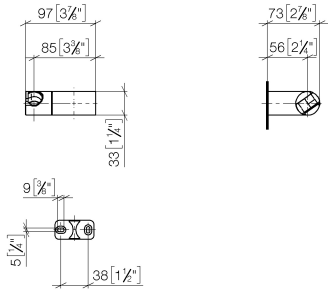

28 060 970

● pivotable 75°

Fits: IMO, LULU, MADISON, MEM, TARA,  
CL.1, LISSÉ, VAIA, META, CYO

	Platinum	28 060 970-08
	Chrome	28 060 970-00
	Brushed Platinum	28 060 970-06
	Dark Brass matt	28 060 970-16
	Dark Chrome	28 060 970-19
	Light Gold	28 060 970-26
	Brushed Light Gold	28 060 970-27
	Brushed Durabronze (23kt Gold)	28 060 970-28
	Matte Black	28 060 970-33
	Brushed Bronze	28 060 970-42
	Brushed Champagne (22kt Gold)	28 060 970-46
	Champagne (22kt Gold)	28 060 970-47
	Brushed Chrome	28 060 970-93
	Brushed Dark Platinum	28 060 970-99

28 060 970

mm [inches]

28 060 970

**Product version from 10/1/2023**

Parts for other  
finishes can be found  
here: [Chrome](#)

#### Product version from 10/1/2023

No.	Item Number	Name	Quantity used	Delivery time
	09 12 12 212 90	sleeve	5	2