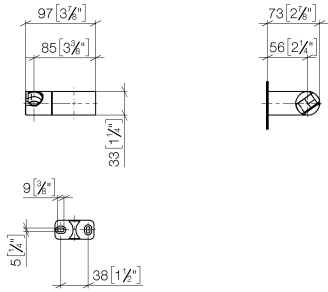

28 060 970

● pivotable 75°

Fits: IMO, LULU, MADISON, MEM, TARA,  
CL.1, LISSÉ, VAIA, META, CYO

	Dark Chrome	28 060 970-19
	Chrome	28 060 970-00
	Brushed Platinum	28 060 970-06
	Platinum	28 060 970-08
	Dark Brass matt	28 060 970-16
	Light Gold	28 060 970-26
	Brushed Light Gold	28 060 970-27
	Brushed Durabronze (23kt Gold)	28 060 970-28
	Matte Black	28 060 970-33
	Brushed Bronze	28 060 970-42
	Brushed Champagne (22kt Gold)	28 060 970-46
	Champagne (22kt Gold)	28 060 970-47
	Brushed Chrome	28 060 970-93
	Brushed Dark Platinum	28 060 970-99

28 060 970

mm [inches]

28 060 970

Parts for other  
finishes can be found  
here: [Chrome](#)