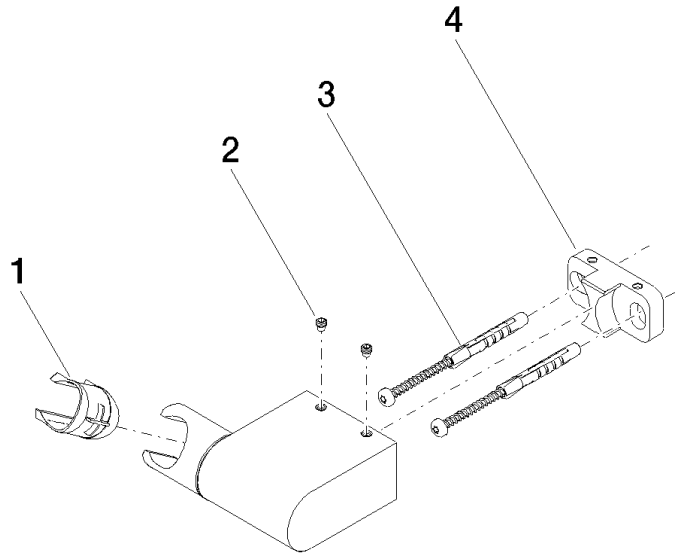

28 060 970

● pivotable 75°

Fits: IMO, LULU, MADISON, MEM, TARA,  
CL.1, LISSÉ, VAIA, META, CYO

	Dark Chrome	28 060 970-19
	Chrome	28 060 970-00
	Brushed Platinum	28 060 970-06
	Platinum	28 060 970-08
	Dark Brass matt	28 060 970-16
	Light Gold	28 060 970-26
	Brushed Light Gold	28 060 970-27
	Brushed Durabronze (23kt Gold)	28 060 970-28
	Matte Black	28 060 970-33
	Brushed Bronze	28 060 970-42
	Brushed Champagne (22kt Gold)	28 060 970-46
	Champagne (22kt Gold)	28 060 970-47
	Brushed Chrome	28 060 970-93
	Brushed Dark Platinum	28 060 970-99

28 060 970

mm [inches]

28 060 970

Parts for other  
finishes can be found  
here: [Chrome](#)

## Wall bracket swivel - Dark Chrome

IMO

28 060 970