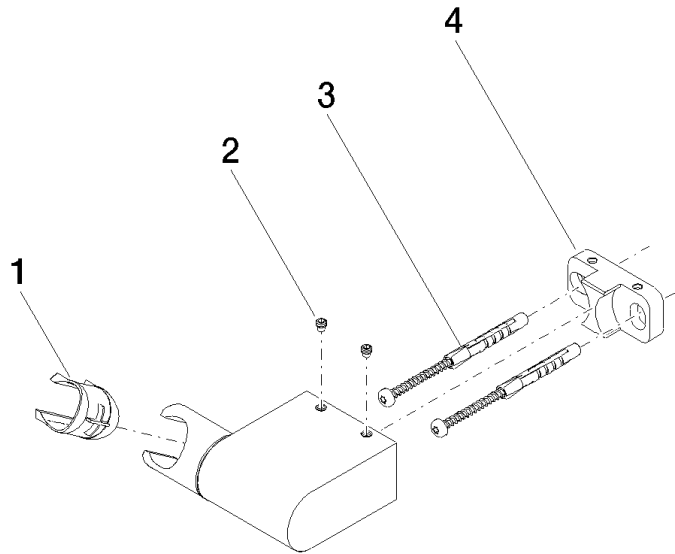

28 060 970

● pivotable 75°

Fits: IMO, LULU, MADISON, MEM, TARA,
CL.1, LISSÉ, VAIA, META, CYO

	Light Gold	28 060 970-26
	Chrome	28 060 970-00
	Brushed Platinum	28 060 970-06
	Platinum	28 060 970-08
	Dark Brass matt	28 060 970-16
	Dark Chrome	28 060 970-19
	Brushed Light Gold	28 060 970-27
	Brushed Durabronze (23kt Gold)	28 060 970-28
	Matte Black	28 060 970-33
	Brushed Bronze	28 060 970-42
	Brushed Champagne (22kt Gold)	28 060 970-46
	Champagne (22kt Gold)	28 060 970-47
	Brushed Chrome	28 060 970-93
	Brushed Dark Platinum	28 060 970-99

28 060 970

mm [inches]

28 060 970

Product version from 10/1/2023

Parts for other
finishes can be found
here: [Chrome](#)

Wall bracket swivel - Light Gold

IMO

28 060 970

Spare parts list

Product version from 10/1/2023

No.	Item Number	Name	Quantity used	Delivery time
	09 12 12 212 90	sleeve	5	2