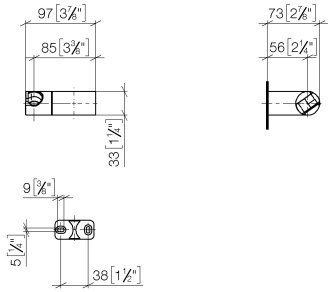

28 060 970

● pivotable 75°

Fits: IMO, LULU, MADISON, MEM, TARA,
CL.1, LISSÉ, VAIA, META, CYO

	Light Gold	28 060 970-26
	Chrome	28 060 970-00
	Brushed Platinum	28 060 970-06
	Platinum	28 060 970-08
	Dark Brass matt	28 060 970-16
	Dark Chrome	28 060 970-19
	Brushed Light Gold	28 060 970-27
	Brushed Durabronze (23kt Gold)	28 060 970-28
	Matte Black	28 060 970-33
	Brushed Bronze	28 060 970-42
	Brushed Champagne (22kt Gold)	28 060 970-46
	Champagne (22kt Gold)	28 060 970-47
	Brushed Chrome	28 060 970-93
	Brushed Dark Platinum	28 060 970-99

28 060 970

mm [inches]

28 060 970

Product version from 10/1/2023

Parts for other
finishes can be found
here: [Chrome](#)

Wall bracket swivel - Light Gold

IMO

28 060 970

Spare parts list

Product version from 10/1/2023

No.	Item Number	Name	Quantity used	Delivery time
	09 12 12 212 90	sleeve	5	2