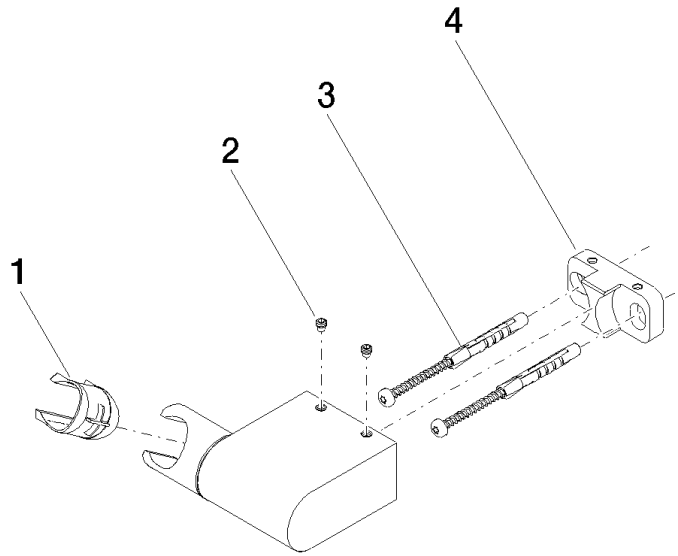

28 060 970

● pivotable 75°

Fits: IMO, LULU, MADISON, MEM, TARA,  
CL.1, LISSÉ, VAIA, META, CYO

	Brushed Light Gold	28 060 970-27
	Chrome	28 060 970-00
	Brushed Platinum	28 060 970-06
	Platinum	28 060 970-08
	Dark Brass matt	28 060 970-16
	Dark Chrome	28 060 970-19
	Light Gold	28 060 970-26
	Brushed Durabronze (23kt Gold)	28 060 970-28
	Matte Black	28 060 970-33
	Brushed Bronze	28 060 970-42
	Brushed Champagne (22kt Gold)	28 060 970-46
	Champagne (22kt Gold)	28 060 970-47
	Brushed Chrome	28 060 970-93
	Brushed Dark Platinum	28 060 970-99

28 060 970

mm [inches]

28 060 970

**Product version from 10/1/2023**

Parts for other finishes can be found here: [Chrome](#)

## Wall bracket swivel - Brushed Light Gold

IMO

28 060 970

#### Product version from 10/1/2023

No.	Item Number	Name	Quantity used	Delivery time
	09 12 12 212 90	sleeve	5	2