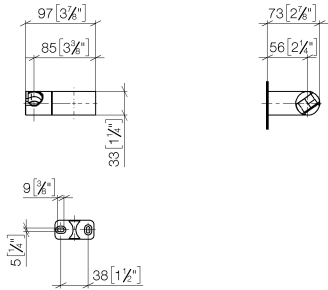

28 060 970

● pivotable 75°

Fits: IMO, LULU, MADISON, MEM, TARA,  
CL.1, LISSÉ, VAIA, META, CYO

	Brushed Light Gold	28 060 970-27
	Chrome	28 060 970-00
	Brushed Platinum	28 060 970-06
	Platinum	28 060 970-08
	Dark Brass matt	28 060 970-16
	Dark Chrome	28 060 970-19
	Light Gold	28 060 970-26
	Brushed Durabronze (23kt Gold)	28 060 970-28
	Matte Black	28 060 970-33
	Brushed Bronze	28 060 970-42
	Brushed Champagne (22kt Gold)	28 060 970-46
	Champagne (22kt Gold)	28 060 970-47
	Brushed Chrome	28 060 970-93
	Brushed Dark Platinum	28 060 970-99

28 060 970

mm [inches]

28 060 970

**Product version from 10/1/2023**

Parts for other finishes can be found here: [Chrome](#)

#### Product version from 10/1/2023

No.	Item Number	Name	Quantity used	Delivery time
	09 12 12 212 90	sleeve	5	2