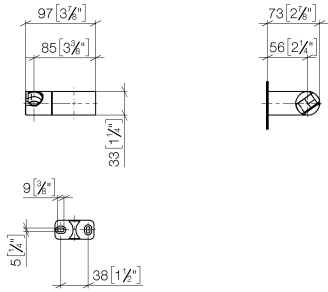

Wall bracket swivel - Brushed Durabronze (23kt Gold)

IMO

28 060 970

• pivotable 75°

Fits: IMO, LULU, MADISON, MEM, TARA,
CL.1, LISSÉ, VAIA, META, CYO

	Brushed Durabronze (23kt Gold)	28 060 970-28
	Chrome	28 060 970-00
	Brushed Platinum	28 060 970-06
	Platinum	28 060 970-08
	Dark Brass matt	28 060 970-16
	Dark Chrome	28 060 970-19
	Light Gold	28 060 970-26
	Brushed Light Gold	28 060 970-27
	Matte Black	28 060 970-33
	Brushed Bronze	28 060 970-42
	Brushed Champagne (22kt Gold)	28 060 970-46
	Champagne (22kt Gold)	28 060 970-47
	Brushed Chrome	28 060 970-93
	Brushed Dark Platinum	28 060 970-99

28 060 970

mm [inches]

28 060 970

Product version from 10/1/2023

Parts for other
finishes can be found
here: [Chrome](#)

Wall bracket swivel - Brushed Durabronz (23kt Gold)

IMO

28 060 970

Spare parts list

Product version from 10/1/2023

No.	Item Number	Name	Quantity used	Delivery time
	09 12 12 212 90	sleeve	5	2