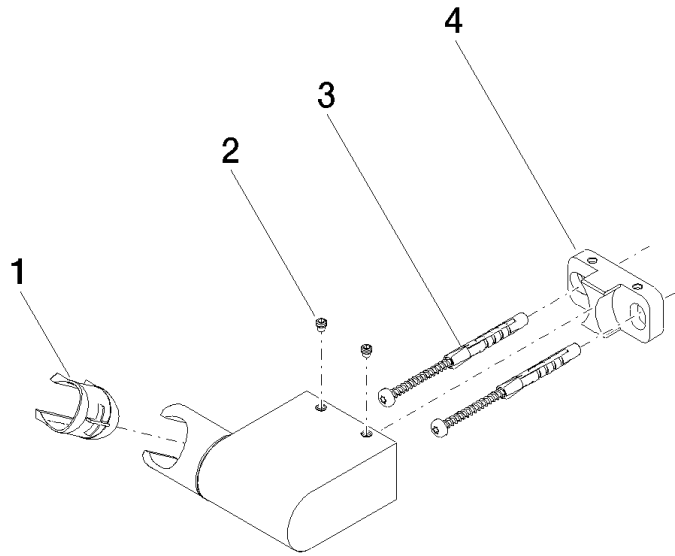

Wall bracket swivel - Brushed Bronze

IMO

28 060 970

● pivotable 75°

Fits: IMO, LULU, MADISON, MEM, TARA,  
CL.1, LISSÉ, VAIA, META, CYO

	Brushed Bronze	28 060 970-42
	Chrome	28 060 970-00
	Brushed Platinum	28 060 970-06
	Platinum	28 060 970-08
	Dark Brass matt	28 060 970-16
	Dark Chrome	28 060 970-19
	Light Gold	28 060 970-26
	Brushed Light Gold	28 060 970-27
	Brushed Durabronze (23kt Gold)	28 060 970-28
	Matte Black	28 060 970-33
	Brushed Champagne (22kt Gold)	28 060 970-46
	Champagne (22kt Gold)	28 060 970-47
	Brushed Chrome	28 060 970-93
	Brushed Dark Platinum	28 060 970-99

28 060 970

mm [inches]

28 060 970

**Product version from 10/1/2023**

Parts for other  
finishes can be found  
here: [Chrome](#)

## Wall bracket swivel - Brushed Bronze

IMO

28 060 970

#### Product version from 10/1/2023

No.	Item Number	Name	Quantity used	Delivery time
	09 12 12 212 90	sleeve	5	2