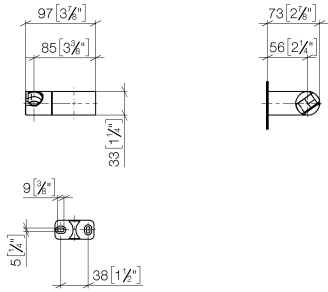

Wall bracket swivel - Brushed Bronze

IMO

28 060 970

● pivotable 75°

Fits: IMO, LULU, MADISON, MEM, TARA,  
CL.1, LISSÉ, VAIA, META, CYO

	Brushed Bronze	28 060 970-42
	Chrome	28 060 970-00
	Brushed Platinum	28 060 970-06
	Platinum	28 060 970-08
	Dark Brass matt	28 060 970-16
	Dark Chrome	28 060 970-19
	Light Gold	28 060 970-26
	Brushed Light Gold	28 060 970-27
	Brushed Durabronze (23kt Gold)	28 060 970-28
	Matte Black	28 060 970-33
	Brushed Champagne (22kt Gold)	28 060 970-46
	Champagne (22kt Gold)	28 060 970-47
	Brushed Chrome	28 060 970-93
	Brushed Dark Platinum	28 060 970-99

28 060 970

mm [inches]

28 060 970

**Product version from 10/1/2023**

Parts for other  
finishes can be found  
here: [Chrome](#)

#### Product version from 10/1/2023

No.	Item Number	Name	Quantity used	Delivery time
	09 12 12 212 90	sleeve	5	2