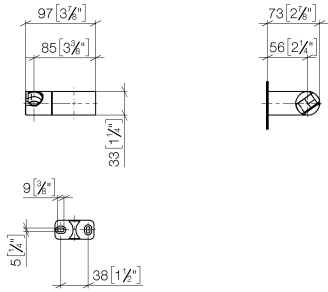

Wall bracket swivel - Brushed Champagne (22kt Gold)

IMO

28 060 970

- pivotable 75°

Fits: IMO, LULU, MADISON, MEM, TARA,
CL.1, LISSÉ, VAIA, META, CYO

	Brushed Champagne (22kt Gold)	28 060 970-46
	Chrome	28 060 970-00
	Brushed Platinum	28 060 970-06
	Platinum	28 060 970-08
	Dark Brass matt	28 060 970-16
	Dark Chrome	28 060 970-19
	Light Gold	28 060 970-26
	Brushed Light Gold	28 060 970-27
	Brushed Durabronze (23kt Gold)	28 060 970-28
	Matte Black	28 060 970-33
	Brushed Bronze	28 060 970-42
	Champagne (22kt Gold)	28 060 970-47
	Brushed Chrome	28 060 970-93
	Brushed Dark Platinum	28 060 970-99

Wall bracket swivel - Brushed Champagne (22kt Gold)

28 060 970

mm [inches]

28 060 970

Product version from 10/1/2023

Parts for other
finishes can be found
here: [Chrome](#)

Wall bracket swivel - Brushed Champagne (22kt Gold)