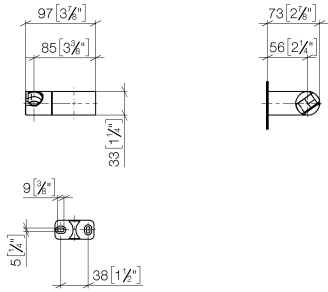

28 060 970

● pivotable 75°

Fits: IMO, LULU, MADISON, MEM, TARA,
CL.1, LISSÉ, VAIA, META, CYO

	Brushed Chrome	28 060 970-93
	Chrome	28 060 970-00
	Brushed Platinum	28 060 970-06
	Platinum	28 060 970-08
	Dark Brass matt	28 060 970-16
	Dark Chrome	28 060 970-19
	Light Gold	28 060 970-26
	Brushed Light Gold	28 060 970-27
	Brushed Durabronze (23kt Gold)	28 060 970-28
	Matte Black	28 060 970-33
	Brushed Bronze	28 060 970-42
	Brushed Champagne (22kt Gold)	28 060 970-46
	Champagne (22kt Gold)	28 060 970-47
	Brushed Dark Platinum	28 060 970-99

Wall bracket swivel - Brushed Chrome

28 060 970

mm [inches]

28 060 970

Product version from 10/1/2023

Parts for other
finishes can be found
here: [Chrome](#)

Wall bracket swivel - Brushed Chrome

IMO

28 060 970

Spare parts list

Product version from 10/1/2023

No.	Item Number	Name	Quantity used	Delivery time
	09 12 12 212 90	sleeve	5	2