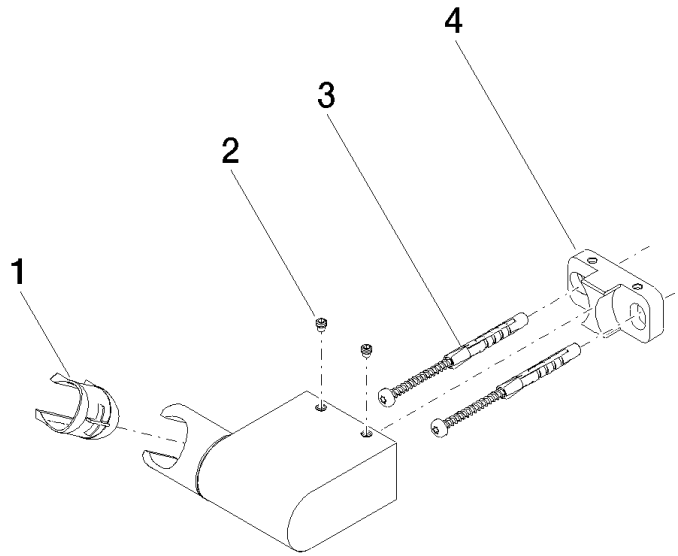

28 060 970

● pivotable 75°

Fits: IMO, LULU, MADISON, MEM, TARA,
CL.1, LISSÉ, VAIA, META, CYO

	Brushed Chrome	28 060 970-93
	Chrome	28 060 970-00
	Brushed Platinum	28 060 970-06
	Platinum	28 060 970-08
	Dark Brass matt	28 060 970-16
	Dark Chrome	28 060 970-19
	Light Gold	28 060 970-26
	Brushed Light Gold	28 060 970-27
	Brushed Durabronze (23kt Gold)	28 060 970-28
	Matte Black	28 060 970-33
	Brushed Bronze	28 060 970-42
	Brushed Champagne (22kt Gold)	28 060 970-46
	Champagne (22kt Gold)	28 060 970-47
	Brushed Dark Platinum	28 060 970-99

Wall bracket swivel - Brushed Chrome

28 060 970

mm [inches]

28 060 970

Product version from 10/1/2023

Parts for other
finishes can be found
here: [Chrome](#)

Wall bracket swivel - Brushed Chrome

IMO

28 060 970

Spare parts list

Product version from 10/1/2023

No.	Item Number	Name	Quantity used	Delivery time
	09 12 12 212 90	sleeve	5	2