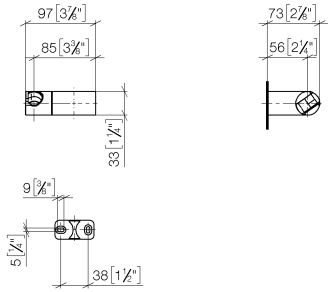

Wall bracket swivel - Brushed Dark Platinum

IMO

28 060 970

• pivotable 75°

Fits: IMO, LULU, MADISON, MEM, TARA,
CL.1, LISSÉ, VAIA, META, CYO

	Brushed Dark Platinum	28 060 970-99
	Chrome	28 060 970-00
	Brushed Platinum	28 060 970-06
	Platinum	28 060 970-08
	Dark Brass matt	28 060 970-16
	Dark Chrome	28 060 970-19
	Light Gold	28 060 970-26
	Brushed Light Gold	28 060 970-27
	Brushed Durabronze (23kt Gold)	28 060 970-28
	Matte Black	28 060 970-33
	Brushed Bronze	28 060 970-42
	Brushed Champagne (22kt Gold)	28 060 970-46
	Champagne (22kt Gold)	28 060 970-47
	Brushed Chrome	28 060 970-93

Wall bracket swivel - Brushed Dark Platinum

28 060 970

mm [inches]

28 060 970

Product version from 10/1/2023

Parts for other
finishes can be found
here: [Chrome](#)

Wall bracket swivel - Brushed Dark Platinum