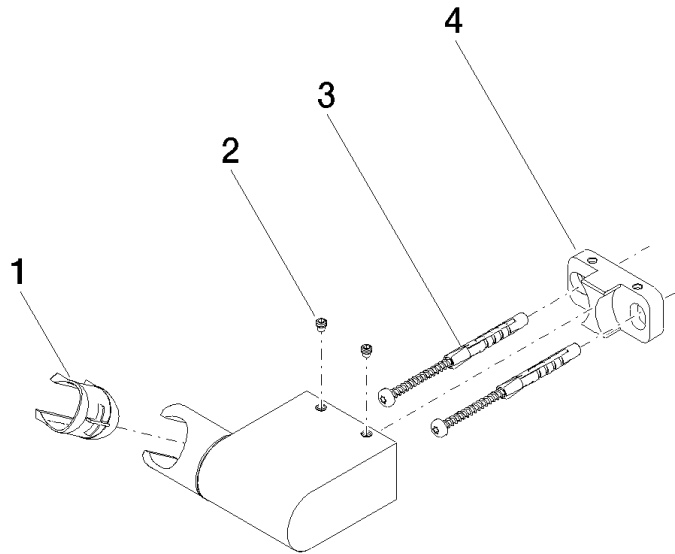

Wall bracket swivel - Brushed Dark Platinum

IMO

28 060 970

• pivotable 75°

Fits: IMO, LULU, MADISON, MEM, TARA,
CL.1, LISSÉ, VAIA, META, CYO

	Brushed Dark Platinum	28 060 970-99
	Chrome	28 060 970-00
	Brushed Platinum	28 060 970-06
	Platinum	28 060 970-08
	Dark Brass matt	28 060 970-16
	Dark Chrome	28 060 970-19
	Light Gold	28 060 970-26
	Brushed Light Gold	28 060 970-27
	Brushed Durabronze (23kt Gold)	28 060 970-28
	Matte Black	28 060 970-33
	Brushed Bronze	28 060 970-42
	Brushed Champagne (22kt Gold)	28 060 970-46
	Champagne (22kt Gold)	28 060 970-47
	Brushed Chrome	28 060 970-93

Wall bracket swivel - Brushed Dark Platinum

28 060 970

mm [inches]

28 060 970

Product version from 10/1/2023

Parts for other
finishes can be found
here: [Chrome](#)

Wall bracket swivel - Brushed Dark Platinum

IMO

28 060 970

Spare parts list

Product version from 10/1/2023

No.	Item Number	Name	Quantity used	Delivery time
	09 12 12 212 90	sleeve	5	2