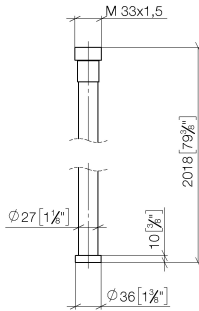

**WATER TUBE Kneipp hose white 2000 mm - Chrome**

28 285 979

- hose nozzle with sleeve M33
- with holding ring

	Chrome	28 285 979-00
	Brushed Platinum	28 285 979-06
	Platinum	28 285 979-08
	Dark Chrome	28 285 979-19
	Brushed Durabronze (23kt Gold)	28 285 979-28
	Matte Black	28 285 979-33
	Brushed Champagne (22kt Gold)	28 285 979-46
	Champagne (22kt Gold)	28 285 979-47
	Brushed Chrome	28 285 979-93
	Brushed Dark Platinum	28 285 979-99

# WATER TUBE Kneipp hose white 2000 mm - Chrome

28 285 979

mm [inches]

## Flow rate chart

WATER TUBE Kneipp hose white 2000 mm - Chrome

---

28 285 979

### Spare parts list

No.	Item Number	Name	Quantity used	Delivery time
	09 14 20 003 90	seal	2	2