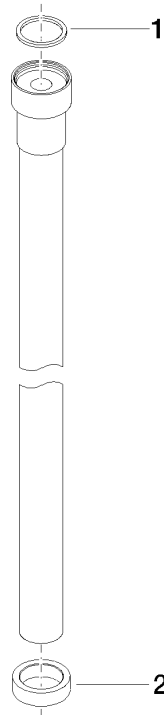

**WATER TUBE Kneipp hose white 2000 mm - Chrome**

28 285 979

- hose nozzle with sleeve M33
- with holding ring

	Chrome	28 285 979-00
	Brushed Platinum	28 285 979-06
	Platinum	28 285 979-08
	Dark Chrome	28 285 979-19
	Brushed Durabronze (23kt Gold)	28 285 979-28
	Matte Black	28 285 979-33
	Brushed Champagne (22kt Gold)	28 285 979-46
	Champagne (22kt Gold)	28 285 979-47
	Brushed Chrome	28 285 979-93
	Brushed Dark Platinum	28 285 979-99

# WATER TUBE Kneipp hose white 2000 mm - Chrome

28 285 979

mm [inches]

## Flow rate chart

WATER TUBE Kneipp hose white 2000 mm - Chrome

---

28 285 979

### Spare parts list

No.	Item Number	Name	Quantity used	Delivery time
	09 14 20 003 90	seal	2	2