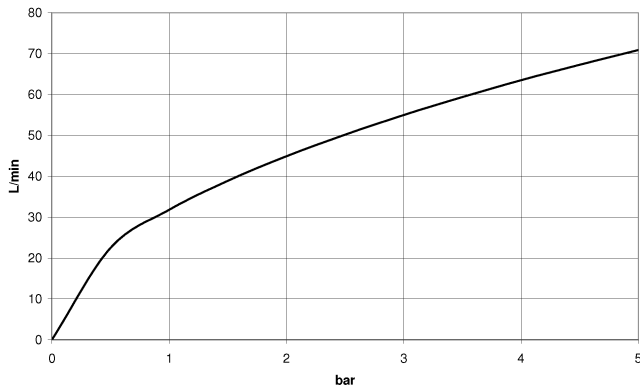

**WATER TUBE Kneipp hose white 2000 mm - Chrome**

28 285 979

- hose nozzle with sleeve M33
- with holding ring

	Chrome	28 285 979-00
	Brushed Platinum	28 285 979-06
	Platinum	28 285 979-08
	Dark Chrome	28 285 979-19
	Brushed Durabronze (23kt Gold)	28 285 979-28
	Matte Black	28 285 979-33
	Brushed Champagne (22kt Gold)	28 285 979-46
	Champagne (22kt Gold)	28 285 979-47
	Brushed Chrome	28 285 979-93
	Brushed Dark Platinum	28 285 979-99

# WATER TUBE Kneipp hose white 2000 mm - Chrome

28 285 979

mm [inches]

## Flow rate chart

WATER TUBE Kneipp hose white 2000 mm - Chrome

---

28 285 979