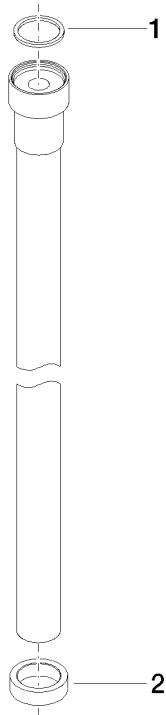

WATER TUBE Kneipp hose white 2000 mm - Brushed Platinum

28 285 979

- hose nozzle with sleeve M33
- with holding ring

	Brushed Platinum	28 285 979-06
	Chrome	28 285 979-00
	Platinum	28 285 979-08
	Dark Chrome	28 285 979-19
	Brushed Durabronze (23kt Gold)	28 285 979-28
	Matte Black	28 285 979-33
	Brushed Champagne (22kt Gold)	28 285 979-46
	Champagne (22kt Gold)	28 285 979-47
	Brushed Chrome	28 285 979-93
	Brushed Dark Platinum	28 285 979-99

WATER TUBE Kneipp hose white 2000 mm - Brushed Platinum

28 285 979

mm [inches]

Flow rate chart

WATER TUBE Kneipp hose white 2000 mm - Brushed Platinum

28 285 979

Parts for other finishes can be found here: [Chrome](#)

Spare parts list

No.	Item Number	Name	Quantity used	Delivery time
1	09 14 20 003 90	seal	1	2
2	09 28 10 116-12	ring	1	30