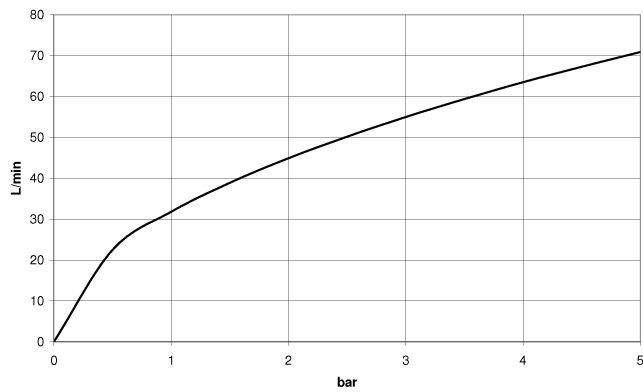

WATER TUBE Kneipp hose white 2000 mm - Brushed Platinum

28 285 979

- hose nozzle with sleeve M33
- with holding ring

	Brushed Platinum	28 285 979-06
	Chrome	28 285 979-00
	Platinum	28 285 979-08
	Dark Chrome	28 285 979-19
	Brushed Durabronze (23kt Gold)	28 285 979-28
	Matte Black	28 285 979-33
	Brushed Champagne (22kt Gold)	28 285 979-46
	Champagne (22kt Gold)	28 285 979-47
	Brushed Chrome	28 285 979-93
	Brushed Dark Platinum	28 285 979-99

WATER TUBE Kneipp hose white 2000 mm - Brushed Platinum

28 285 979

mm [inches]

Flow rate chart

WATER TUBE Kneipp hose white 2000 mm - Brushed Platinum

28 285 979

Parts for other finishes can be found here: [Chrome](#)