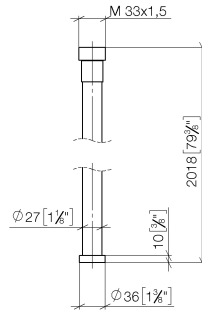

WATER TUBE Kneipp hose white 2000 mm - Brushed Platinum

28 285 979

- hose nozzle with sleeve M33
- with holding ring

	Brushed Platinum	28 285 979-06
	Chrome	28 285 979-00
	Platinum	28 285 979-08
	Dark Chrome	28 285 979-19
	Brushed Durabronze (23kt Gold)	28 285 979-28
	Matte Black	28 285 979-33
	Brushed Champagne (22kt Gold)	28 285 979-46
	Champagne (22kt Gold)	28 285 979-47
	Brushed Chrome	28 285 979-93
	Brushed Dark Platinum	28 285 979-99

WATER TUBE Kneipp hose white 2000 mm - Brushed Platinum

28 285 979

mm [inches]

Flow rate chart

WATER TUBE Kneipp hose white 2000 mm - Brushed Platinum

28 285 979

Parts for other finishes can be found here: [Chrome](#)

Spare parts list

No.	Item Number	Name	Quantity used	Delivery time
1	09 14 20 003 90	seal	1	2
2	09 28 10 116-12	ring	1	30