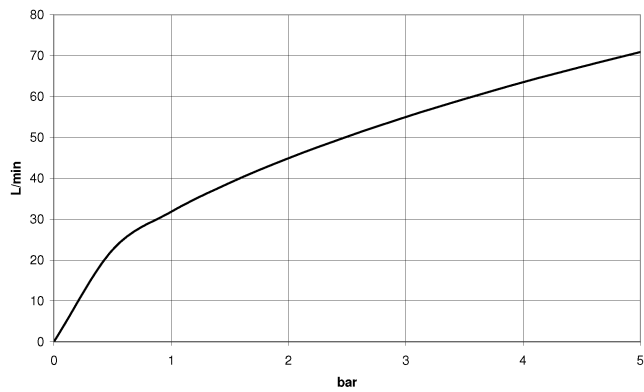

WATER TUBE Kneipp hose white 2000 mm - Platinum

28 285 979

- hose nozzle with sleeve M33
- with holding ring

	Platinum	28 285 979-08
	Chrome	28 285 979-00
	Brushed Platinum	28 285 979-06
	Dark Chrome	28 285 979-19
	Brushed Durabronze (23kt Gold)	28 285 979-28
	Matte Black	28 285 979-33
	Brushed Champagne (22kt Gold)	28 285 979-46
	Champagne (22kt Gold)	28 285 979-47
	Brushed Chrome	28 285 979-93
	Brushed Dark Platinum	28 285 979-99

WATER TUBE Kneipp hose white 2000 mm - Platinum

28 285 979

mm [inches]

Flow rate chart

WATER TUBE Kneipp hose white 2000 mm - Platinum

28 285 979

Parts for other finishes can be found here: [Chrome](#)

Spare parts list

No.	Item Number	Name	Quantity used	Delivery time
1	09 14 20 003 90	seal	1	2
2	09 28 10 116-12	ring	1	30