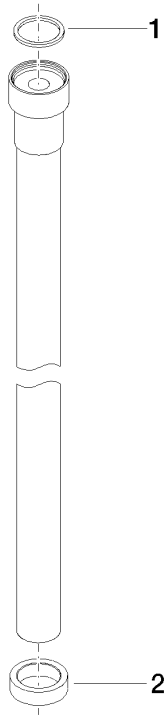

WATER TUBE Kneipp hose white 2000 mm - Platinum

28 285 979

- hose nozzle with sleeve M33
- with holding ring

	Platinum	28 285 979-08
	Chrome	28 285 979-00
	Brushed Platinum	28 285 979-06
	Dark Chrome	28 285 979-19
	Brushed Durabronze (23kt Gold)	28 285 979-28
	Matte Black	28 285 979-33
	Brushed Champagne (22kt Gold)	28 285 979-46
	Champagne (22kt Gold)	28 285 979-47
	Brushed Chrome	28 285 979-93
	Brushed Dark Platinum	28 285 979-99

WATER TUBE Kneipp hose white 2000 mm - Platinum

28 285 979

mm [inches]

Flow rate chart

WATER TUBE Kneipp hose white 2000 mm - Platinum

28 285 979

Parts for other finishes can be found here: [Chrome](#)

Spare parts list

No.	Item Number	Name	Quantity used	Delivery time
1	09 14 20 003 90	seal	1	2
2	09 28 10 116-12	ring	1	30