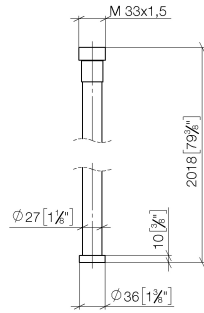

WATER TUBE Kneipp hose white 2000 mm - Platinum

28 285 979

- hose nozzle with sleeve M33
- with holding ring

	Platinum	28 285 979-08
	Chrome	28 285 979-00
	Brushed Platinum	28 285 979-06
	Dark Chrome	28 285 979-19
	Brushed Durabronze (23kt Gold)	28 285 979-28
	Matte Black	28 285 979-33
	Brushed Champagne (22kt Gold)	28 285 979-46
	Champagne (22kt Gold)	28 285 979-47
	Brushed Chrome	28 285 979-93
	Brushed Dark Platinum	28 285 979-99

WATER TUBE Kneipp hose white 2000 mm - Platinum

28 285 979

mm [inches]

Flow rate chart

WATER TUBE Kneipp hose white 2000 mm - Platinum

28 285 979

Parts for other finishes can be found here: [Chrome](#)

Spare parts list

No.	Item Number	Name	Quantity used	Delivery time
1	09 14 20 003 90	seal	1	2
2	09 28 10 116-12	ring	1	30