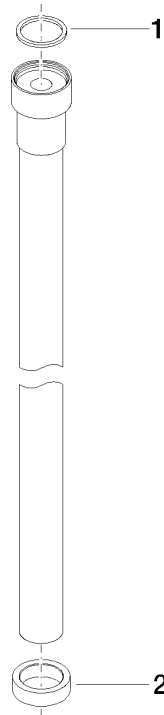

WATER TUBE Kneipp hose white 2000 mm - Dark Chrome

28 285 979

- hose nozzle with sleeve M33
- with holding ring

	Dark Chrome	28 285 979-19
	Chrome	28 285 979-00
	Brushed Platinum	28 285 979-06
	Platinum	28 285 979-08
	Brushed Durabronze (23kt Gold)	28 285 979-28
	Matte Black	28 285 979-33
	Brushed Champagne (22kt Gold)	28 285 979-46
	Champagne (22kt Gold)	28 285 979-47
	Brushed Chrome	28 285 979-93
	Brushed Dark Platinum	28 285 979-99

WATER TUBE Kneipp hose white 2000 mm - Dark Chrome

28 285 979

mm [inches]

Flow rate chart

WATER TUBE Kneipp hose white 2000 mm - Dark Chrome

28 285 979

Parts for other finishes can be found here: [Chrome](#)

WATER TUBE Kneipp hose white 2000 mm - Dark Chrome

28 285 979

Spare parts list