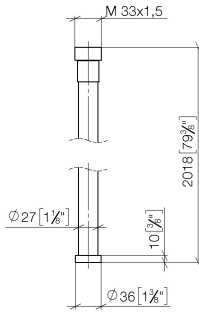

WATER TUBE Kneipp hose white 2000 mm - Dark Chrome

28 285 979

- hose nozzle with sleeve M33
- with holding ring

	Dark Chrome	28 285 979-19
	Chrome	28 285 979-00
	Brushed Platinum	28 285 979-06
	Platinum	28 285 979-08
	Brushed Durabronze (23kt Gold)	28 285 979-28
	Matte Black	28 285 979-33
	Brushed Champagne (22kt Gold)	28 285 979-46
	Champagne (22kt Gold)	28 285 979-47
	Brushed Chrome	28 285 979-93
	Brushed Dark Platinum	28 285 979-99

WATER TUBE Kneipp hose white 2000 mm - Dark Chrome

28 285 979

mm [inches]

Flow rate chart

WATER TUBE Kneipp hose white 2000 mm - Dark Chrome

28 285 979

Parts for other finishes can be found here: [Chrome](#)

WATER TUBE Kneipp hose white 2000 mm - Dark Chrome

28 285 979

Spare parts list