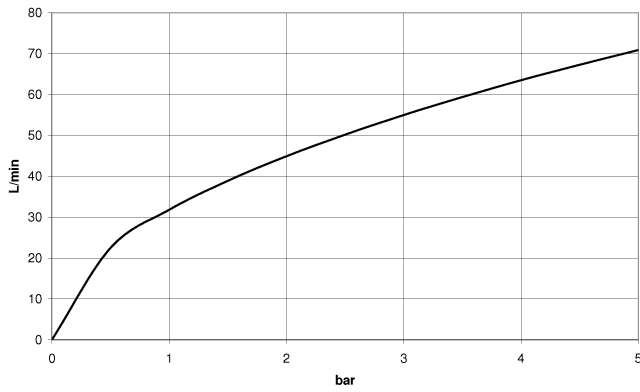

WATER TUBE Kneipp hose white 2000 mm - Dark Chrome

28 285 979

- hose nozzle with sleeve M33
- with holding ring

	Dark Chrome	28 285 979-19
	Chrome	28 285 979-00
	Brushed Platinum	28 285 979-06
	Platinum	28 285 979-08
	Brushed Durabronze (23kt Gold)	28 285 979-28
	Matte Black	28 285 979-33
	Brushed Champagne (22kt Gold)	28 285 979-46
	Champagne (22kt Gold)	28 285 979-47
	Brushed Chrome	28 285 979-93
	Brushed Dark Platinum	28 285 979-99

WATER TUBE Kneipp hose white 2000 mm - Dark Chrome

28 285 979

mm [inches]

Flow rate chart

WATER TUBE Kneipp hose white 2000 mm - Dark Chrome

28 285 979

Parts for other finishes can be found here: [Chrome](#)