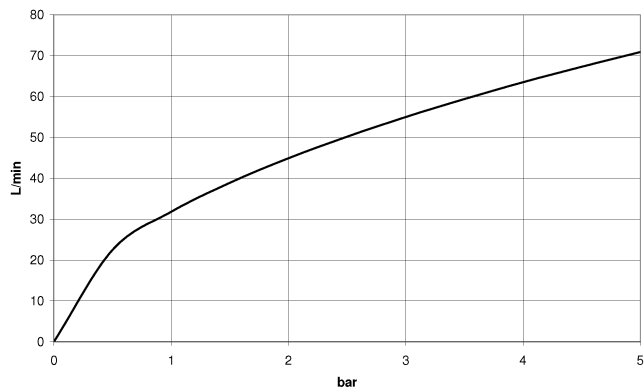

**WATER TUBE Kneipp hose white 2000 mm - Dark Chrome**

28 285 979

- hose nozzle with sleeve M33
- with holding ring

	Dark Chrome	28 285 979-19
	Chrome	28 285 979-00
	Brushed Platinum	28 285 979-06
	Platinum	28 285 979-08
	Brushed Durabronze (23kt Gold)	28 285 979-28
	Matte Black	28 285 979-33
	Brushed Champagne (22kt Gold)	28 285 979-46
	Champagne (22kt Gold)	28 285 979-47
	Brushed Chrome	28 285 979-93
	Brushed Dark Platinum	28 285 979-99

## WATER TUBE Kneipp hose white 2000 mm - Dark Chrome

28 285 979

mm [inches]

### Flow rate chart