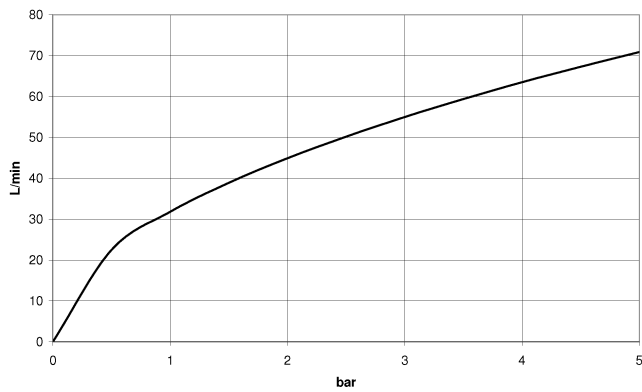

WATER TUBE Kneipp hose white 2000 mm - Brushed Durabross (23kt Gold)

28 285 979

- hose nozzle with sleeve M33
- with holding ring

	Brushed Durabross (23kt Gold)	28 285 979-28
	Chrome	28 285 979-00
	Brushed Platinum	28 285 979-06
	Platinum	28 285 979-08
	Dark Chrome	28 285 979-19
	Matte Black	28 285 979-33
	Brushed Champagne (22kt Gold)	28 285 979-46
	Champagne (22kt Gold)	28 285 979-47
	Brushed Chrome	28 285 979-93
	Brushed Dark Platinum	28 285 979-99

WATER TUBE Kneipp hose white 2000 mm - Brushed Durabronz (23kt Gold)

28 285 979

mm [inches]

Flow rate chart

WATER TUBE Kneipp hose white 2000 mm - Brushed Durabronz (23kt Gold)

28 285 979

Parts for other finishes can be found here: [Chrome](#)