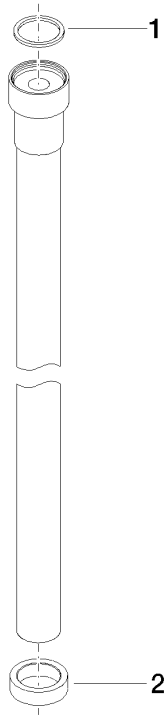

WATER TUBE Kneipp hose white 2000 mm - Brushed Durabross (23kt Gold)

28 285 979

- hose nozzle with sleeve M33
- with holding ring

	Brushed Durabross (23kt Gold)	28 285 979-28
	Chrome	28 285 979-00
	Brushed Platinum	28 285 979-06
	Platinum	28 285 979-08
	Dark Chrome	28 285 979-19
	Matte Black	28 285 979-33
	Brushed Champagne (22kt Gold)	28 285 979-46
	Champagne (22kt Gold)	28 285 979-47
	Brushed Chrome	28 285 979-93
	Brushed Dark Platinum	28 285 979-99

WATER TUBE Kneipp hose white 2000 mm - Brushed Durabronz (23kt Gold)

28 285 979

mm [inches]

Flow rate chart

WATER TUBE Kneipp hose white 2000 mm - Brushed Durabronz (23kt Gold)

28 285 979

Parts for other finishes can be found here: [Chrome](#)

Spare parts list

No.	Item Number	Name	Quantity used	Delivery time
1	09 14 20 003 90	seal	1	2
2	09 28 10 116-12	ring	1	30