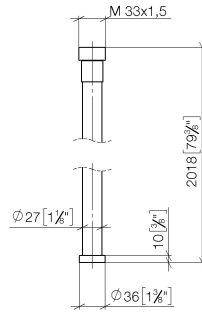

WATER TUBE Kneipp hose white 2000 mm - Brushed Durabross (23kt Gold)

28 285 979

- hose nozzle with sleeve M33
- with holding ring

	Brushed Durabross (23kt Gold)	28 285 979-28
	Chrome	28 285 979-00
	Brushed Platinum	28 285 979-06
	Platinum	28 285 979-08
	Dark Chrome	28 285 979-19
	Matte Black	28 285 979-33
	Brushed Champagne (22kt Gold)	28 285 979-46
	Champagne (22kt Gold)	28 285 979-47
	Brushed Chrome	28 285 979-93
	Brushed Dark Platinum	28 285 979-99

WATER TUBE Kneipp hose white 2000 mm - Brushed Durabronz (23kt Gold)

28 285 979

mm [inches]

Flow rate chart

WATER TUBE Kneipp hose white 2000 mm - Brushed Durabronz (23kt Gold)

28 285 979

Parts for other finishes can be found here: [Chrome](#)

Spare parts list

No.	Item Number	Name	Quantity used	Delivery time
1	09 14 20 003 90	seal	1	2
2	09 28 10 116-12	ring	1	30