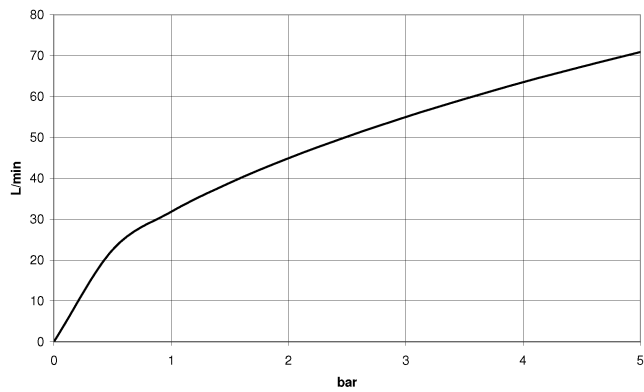

**WATER TUBE Kneipp hose white 2000 mm - Brushed Champagne (22kt Gold)**

28 285 979

- hose nozzle with sleeve M33
- with holding ring

	Brushed Champagne (22kt Gold)	28 285 979-46
	Chrome	28 285 979-00
	Brushed Platinum	28 285 979-06
	Platinum	28 285 979-08
	Dark Chrome	28 285 979-19
	Brushed Durabronze (23kt Gold)	28 285 979-28
	Matte Black	28 285 979-33
	Champagne (22kt Gold)	28 285 979-47
	Brushed Chrome	28 285 979-93
	Brushed Dark Platinum	28 285 979-99

## WATER TUBE Kneipp hose white 2000 mm - Brushed Champagne (22kt Gold)

28 285 979

mm [inches]

### Flow rate chart