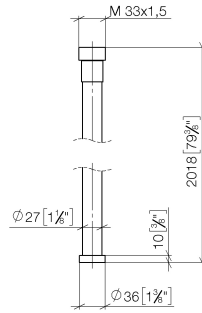

**WATER TUBE Kneipp hose white 2000 mm - Brushed Champagne (22kt Gold)**

28 285 979

- hose nozzle with sleeve M33
- with holding ring

	Brushed Champagne (22kt Gold)	28 285 979-46
	Chrome	28 285 979-00
	Brushed Platinum	28 285 979-06
	Platinum	28 285 979-08
	Dark Chrome	28 285 979-19
	Brushed Durabronze (23kt Gold)	28 285 979-28
	Matte Black	28 285 979-33
	Champagne (22kt Gold)	28 285 979-47
	Brushed Chrome	28 285 979-93
	Brushed Dark Platinum	28 285 979-99

## WATER TUBE Kneipp hose white 2000 mm - Brushed Champagne (22kt Gold)

28 285 979

mm [inches]

### Flow rate chart

## WATER TUBE Kneipp hose white 2000 mm - Brushed Champagne (22kt Gold)

---

28 285 979

Parts for other  
finishes can be found  
here: [Chrome](#)