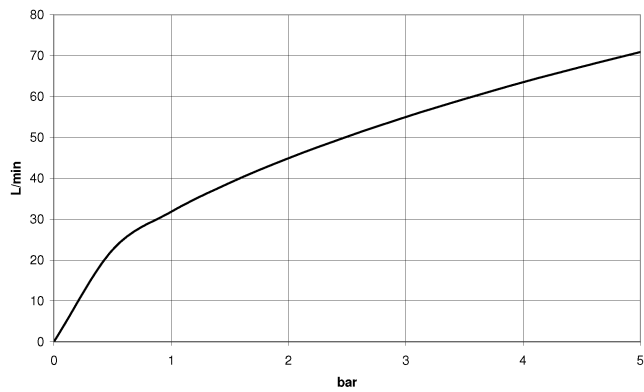

**WATER TUBE Kneipp hose white 2000 mm - Champagne (22kt Gold)**

28 285 979

- hose nozzle with sleeve M33
- with holding ring

	Champagne (22kt Gold)	28 285 979-47
	Chrome	28 285 979-00
	Brushed Platinum	28 285 979-06
	Platinum	28 285 979-08
	Dark Chrome	28 285 979-19
	Brushed Durabronze (23kt Gold)	28 285 979-28
	Matte Black	28 285 979-33
	Brushed Champagne (22kt Gold)	28 285 979-46
	Brushed Chrome	28 285 979-93
	Brushed Dark Platinum	28 285 979-99

## WATER TUBE Kneipp hose white 2000 mm - Champagne (22kt Gold)

28 285 979

mm [inches]

### Flow rate chart