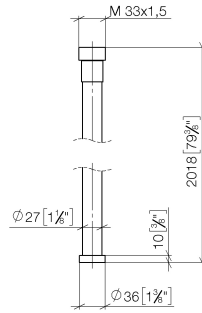

**WATER TUBE Kneipp hose white 2000 mm - Champagne (22kt Gold)**

28 285 979

- hose nozzle with sleeve M33
- with holding ring

	Champagne (22kt Gold)	28 285 979-47
	Chrome	28 285 979-00
	Brushed Platinum	28 285 979-06
	Platinum	28 285 979-08
	Dark Chrome	28 285 979-19
	Brushed Durabronze (23kt Gold)	28 285 979-28
	Matte Black	28 285 979-33
	Brushed Champagne (22kt Gold)	28 285 979-46
	Brushed Chrome	28 285 979-93
	Brushed Dark Platinum	28 285 979-99

## WATER TUBE Kneipp hose white 2000 mm - Champagne (22kt Gold)

28 285 979

mm [inches]

### Flow rate chart

# WATER TUBE Kneipp hose white 2000 mm - Champagne (22kt Gold)

---

28 285 979

Parts for other finishes can be found here: [Chrome](#)