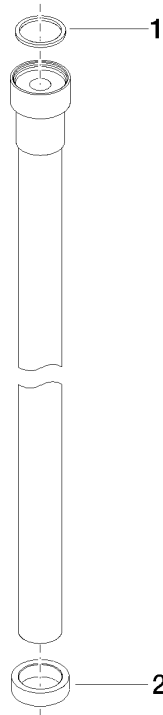

WATER TUBE Kneipp hose white 2000 mm - Brushed Dark Platinum

28 285 979

- hose nozzle with sleeve M33
- with holding ring

	Brushed Dark Platinum	28 285 979-99
	Chrome	28 285 979-00
	Brushed Platinum	28 285 979-06
	Platinum	28 285 979-08
	Dark Chrome	28 285 979-19
	Brushed Durabronze (23kt Gold)	28 285 979-28
	Matte Black	28 285 979-33
	Brushed Champagne (22kt Gold)	28 285 979-46
	Champagne (22kt Gold)	28 285 979-47
	Brushed Chrome	28 285 979-93

WATER TUBE Kneipp hose white 2000 mm - Brushed Dark Platinum

28 285 979

mm [inches]

Flow rate chart

WATER TUBE Kneipp hose white 2000 mm - Brushed Dark Platinum

28 285 979

Parts for other finishes can be found here: [Chrome](#)

WATER TUBE Kneipp hose white 2000 mm - Brushed Dark Platinum

28 285 979

Spare parts list

No.	Item Number	Name	Quantity used	Delivery time
	09 14 20 003 90	seal	2	2