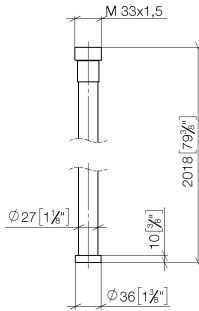

WATER TUBE Kneipp hose white 2000 mm - Brushed Dark Platinum

28 285 979

- hose nozzle with sleeve M33
- with holding ring

	Brushed Dark Platinum	28 285 979-99
	Chrome	28 285 979-00
	Brushed Platinum	28 285 979-06
	Platinum	28 285 979-08
	Dark Chrome	28 285 979-19
	Brushed Durabronze (23kt Gold)	28 285 979-28
	Matte Black	28 285 979-33
	Brushed Champagne (22kt Gold)	28 285 979-46
	Champagne (22kt Gold)	28 285 979-47
	Brushed Chrome	28 285 979-93

WATER TUBE Kneipp hose white 2000 mm - Brushed Dark Platinum

28 285 979

mm [inches]

Flow rate chart

WATER TUBE Kneipp hose white 2000 mm - Brushed Dark Platinum

28 285 979

Parts for other finishes can be found here: [Chrome](#)

WATER TUBE Kneipp hose white 2000 mm - Brushed Dark Platinum

28 285 979

Spare parts list

No.	Item Number	Name	Quantity used	Delivery time
	09 14 20 003 90	seal	2	2