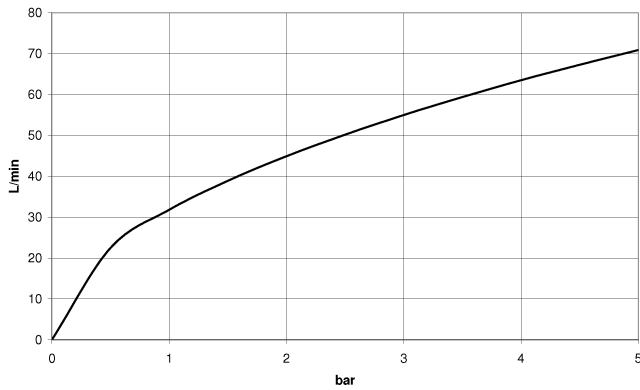

WATER TUBE Kneipp hose white 2000 mm - Brushed Dark Platinum

28 285 979

- hose nozzle with sleeve M33
- with holding ring

	Brushed Dark Platinum	28 285 979-99
	Chrome	28 285 979-00
	Brushed Platinum	28 285 979-06
	Platinum	28 285 979-08
	Dark Chrome	28 285 979-19
	Brushed Durabronze (23kt Gold)	28 285 979-28
	Matte Black	28 285 979-33
	Brushed Champagne (22kt Gold)	28 285 979-46
	Champagne (22kt Gold)	28 285 979-47
	Brushed Chrome	28 285 979-93

WATER TUBE Kneipp hose white 2000 mm - Brushed Dark Platinum

28 285 979

mm [inches]

Flow rate chart

WATER TUBE Kneipp hose white 2000 mm - Brushed Dark Platinum

28 285 979

Parts for other finishes can be found here: [Chrome](#)

WATER TUBE Kneipp hose white 2000 mm - Brushed Dark Platinum

28 285 979

Spare parts list

No.	Item Number	Name	Quantity used	Delivery time
	09 14 20 003 90	seal	2	2