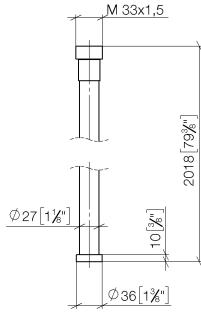

WATER TUBE Kneipp hose black 2000 mm - Chrome

28 286 979

- hose nozzle with sleeve M33
- with holding ring

	Chrome	28 286 979-00
	Brushed Platinum	28 286 979-06
	Platinum	28 286 979-08
	Dark Chrome	28 286 979-19
	Brushed Durabronze (23kt Gold)	28 286 979-28
	Matte Black	28 286 979-33
	Brushed Champagne (22kt Gold)	28 286 979-46
	Champagne (22kt Gold)	28 286 979-47
	Brushed Chrome	28 286 979-93
	Brushed Dark Platinum	28 286 979-99

WATER TUBE Kneipp hose black 2000 mm - Chrome

28 286 979

mm [inches]

Flow rate chart

WATER TUBE Kneipp hose black 2000 mm - Chrome

28 286 979

WATER TUBE Kneipp hose black 2000 mm - Chrome

28 286 979

Spare parts list

No.	Item Number	Name	Quantity used	Delivery time
	09 14 20 003 90	seal	2	2