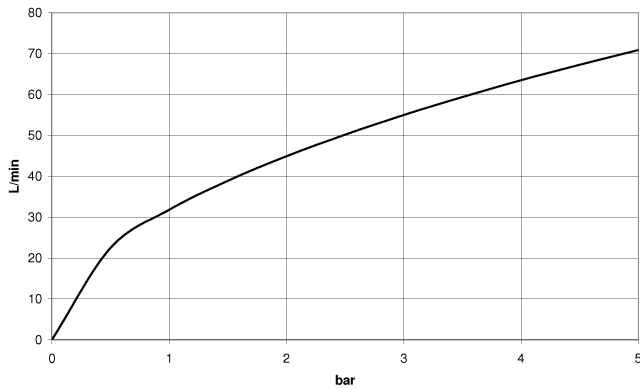

WATER TUBE Kneipp hose black 2000 mm - Chrome

28 286 979

- hose nozzle with sleeve M33
- with holding ring

	Chrome	28 286 979-00
	Brushed Platinum	28 286 979-06
	Platinum	28 286 979-08
	Dark Chrome	28 286 979-19
	Brushed Durabronze (23kt Gold)	28 286 979-28
	Matte Black	28 286 979-33
	Brushed Champagne (22kt Gold)	28 286 979-46
	Champagne (22kt Gold)	28 286 979-47
	Brushed Chrome	28 286 979-93
	Brushed Dark Platinum	28 286 979-99

WATER TUBE Kneipp hose black 2000 mm - Chrome

28 286 979

mm [inches]

Flow rate chart

WATER TUBE Kneipp hose black 2000 mm - Chrome

28 286 979

WATER TUBE Kneipp hose black 2000 mm - Chrome

28 286 979

Spare parts list

No.	Item Number	Name	Quantity used	Delivery time
	09 14 20 003 90	seal	2	2