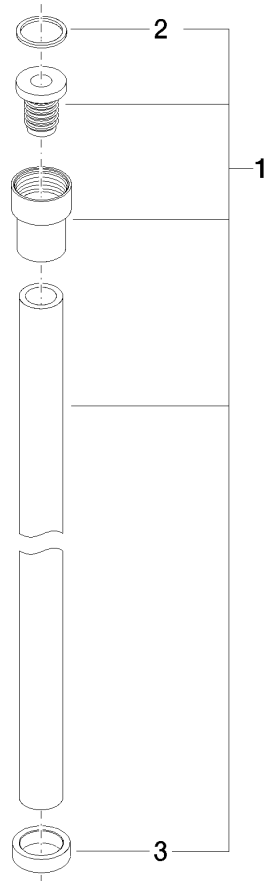

WATER TUBE Kneipp hose black 2000 mm - Chrome

28 286 979

- hose nozzle with sleeve M33
- with holding ring

	Chrome	28 286 979-00
	Brushed Platinum	28 286 979-06
	Platinum	28 286 979-08
	Dark Chrome	28 286 979-19
	Brushed Durabronze (23kt Gold)	28 286 979-28
	Matte Black	28 286 979-33
	Brushed Champagne (22kt Gold)	28 286 979-46
	Champagne (22kt Gold)	28 286 979-47
	Brushed Chrome	28 286 979-93
	Brushed Dark Platinum	28 286 979-99

WATER TUBE Kneipp hose black 2000 mm - Chrome

28 286 979

mm [inches]

Flow rate chart

WATER TUBE Kneipp hose black 2000 mm - Chrome

28 286 979

WATER TUBE Kneipp hose black 2000 mm - Chrome

28 286 979

Spare parts list

No.	Item Number	Name	Quantity used	Delivery time
	09 14 20 003 90	seal	2	2