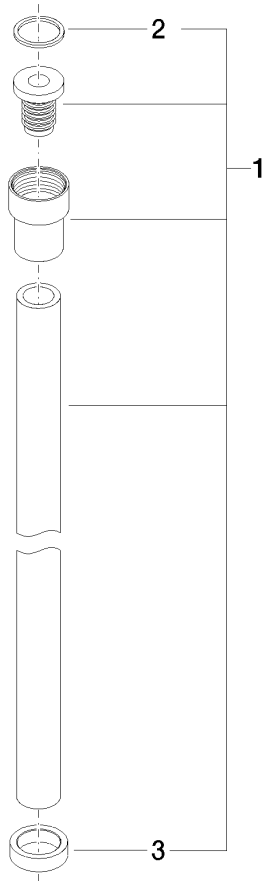

**WATER TUBE Kneipp hose black 2000 mm - Chrome**

28 286 979

- hose nozzle with sleeve M33
- with holding ring

|  |                                     |               |
|--|-------------------------------------|---------------|
|   | Chrome                              | 28 286 979-00 |
|   | Brushed Platinum                    | 28 286 979-06 |
|   | Platinum                            | 28 286 979-08 |
|   | Dark Chrome                         | 28 286 979-19 |
|   | Brushed Durabronze<br>(23kt Gold)   | 28 286 979-28 |
|   | Matte Black                         | 28 286 979-33 |
|   | Brushed<br>Champagne (22kt<br>Gold) | 28 286 979-46 |
|   | Champagne (22kt<br>Gold)            | 28 286 979-47 |
|   | Brushed Chrome                      | 28 286 979-93 |
|  | Brushed Dark<br>Platinum            | 28 286 979-99 |

## WATER TUBE Kneipp hose black 2000 mm - Chrome

28 286 979

mm [inches]

### Flow rate chart

**WATER TUBE Kneipp hose black 2000 mm - Chrome**

28 286 979

**Spare parts list**

| No. | Item Number     | Name | Quantity used | Delivery time |
|-----|-----------------|------|---------------|---------------|
| 2   | 09 14 20 003 90 | seal | 1             | 2             |
| 3   | 09 28 10 116-13 | ring | 1             | 30            |