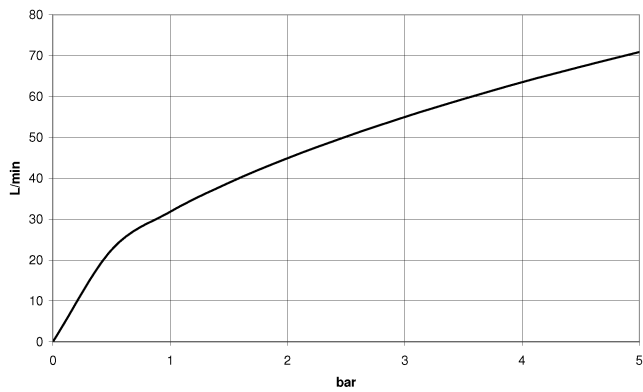

**WATER TUBE Kneipp hose black 2000 mm - Chrome**

28 286 979

- hose nozzle with sleeve M33
- with holding ring

|  |                                     |               |
|--|-------------------------------------|---------------|
|   | Chrome                              | 28 286 979-00 |
|   | Brushed Platinum                    | 28 286 979-06 |
|   | Platinum                            | 28 286 979-08 |
|   | Dark Chrome                         | 28 286 979-19 |
|   | Brushed Durabronze<br>(23kt Gold)   | 28 286 979-28 |
|   | Matte Black                         | 28 286 979-33 |
|   | Brushed<br>Champagne (22kt<br>Gold) | 28 286 979-46 |
|   | Champagne (22kt<br>Gold)            | 28 286 979-47 |
|   | Brushed Chrome                      | 28 286 979-93 |
|  | Brushed Dark<br>Platinum            | 28 286 979-99 |

## WATER TUBE Kneipp hose black 2000 mm - Chrome

28 286 979

mm [inches]

### Flow rate chart

**WATER TUBE Kneipp hose black 2000 mm - Chrome**

28 286 979

**Spare parts list**

| No. | Item Number     | Name | Quantity used | Delivery time |
|-----|-----------------|------|---------------|---------------|
| 2   | 09 14 20 003 90 | seal | 1             | 2             |
| 3   | 09 28 10 116-13 | ring | 1             | 30            |