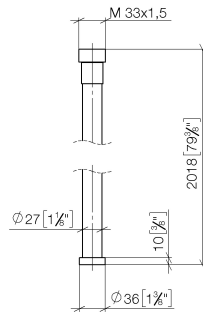

**WATER TUBE Kneipp hose black 2000 mm - Chrome**

28 286 979

- hose nozzle with sleeve M33
- with holding ring

|  |                                     |               |
|--|-------------------------------------|---------------|
|   | Chrome                              | 28 286 979-00 |
|   | Brushed Platinum                    | 28 286 979-06 |
|   | Platinum                            | 28 286 979-08 |
|   | Dark Chrome                         | 28 286 979-19 |
|   | Brushed Durabronze<br>(23kt Gold)   | 28 286 979-28 |
|   | Matte Black                         | 28 286 979-33 |
|   | Brushed<br>Champagne (22kt<br>Gold) | 28 286 979-46 |
|   | Champagne (22kt<br>Gold)            | 28 286 979-47 |
|   | Brushed Chrome                      | 28 286 979-93 |
|  | Brushed Dark<br>Platinum            | 28 286 979-99 |

## WATER TUBE Kneipp hose black 2000 mm - Chrome

28 286 979

mm [inches]

### Flow rate chart

**WATER TUBE Kneipp hose black 2000 mm - Chrome**

28 286 979

**Spare parts list**

| No. | Item Number     | Name | Quantity used | Delivery time |
|-----|-----------------|------|---------------|---------------|
| 2   | 09 14 20 003 90 | seal | 1             | 2             |
| 3   | 09 28 10 116-13 | ring | 1             | 30            |