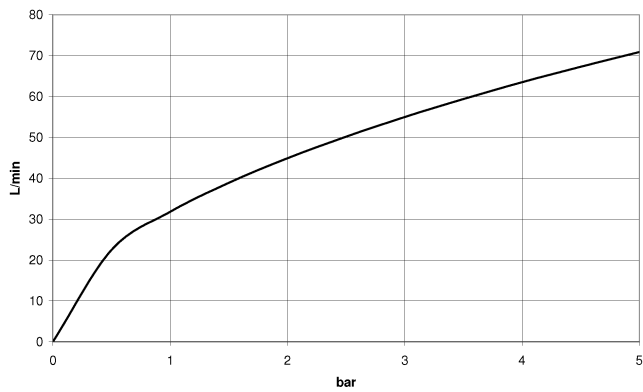

WATER TUBE Kneipp hose black 2000 mm - Brushed Platinum

28 286 979

- hose nozzle with sleeve M33
- with holding ring

| | | |
|--|-------------------------------------|---------------|
|  | Brushed Platinum | 28 286 979-06 |
|  | Chrome | 28 286 979-00 |
|  | Platinum | 28 286 979-08 |
|  | Dark Chrome | 28 286 979-19 |
|  | Brushed Durabronze (23kt Gold) | 28 286 979-28 |
|  | Matte Black | 28 286 979-33 |
|  | Brushed Champagne (22kt Gold) | 28 286 979-46 |
|  | Champagne (22kt Gold) | 28 286 979-47 |
|  | Brushed Chrome | 28 286 979-93 |
|  | Brushed Dark Platinum | 28 286 979-99 |

WATER TUBE Kneipp hose black 2000 mm - Brushed Platinum

28 286 979

mm [inches]

Flow rate chart

WATER TUBE Kneipp hose black 2000 mm - Brushed Platinum

28 286 979

Parts for other finishes can be found here: [Chrome](#)