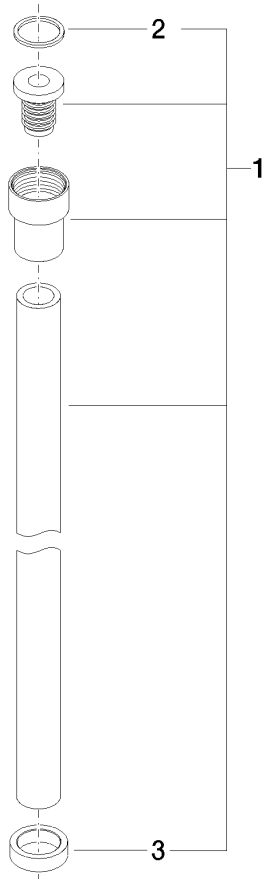

WATER TUBE Kneipp hose black 2000 mm - Brushed Platinum

28 286 979

- hose nozzle with sleeve M33
- with holding ring

| | | |
|--|-------------------------------------|---------------|
|  | Brushed Platinum | 28 286 979-06 |
|  | Chrome | 28 286 979-00 |
|  | Platinum | 28 286 979-08 |
|  | Dark Chrome | 28 286 979-19 |
|  | Brushed Durabronze (23kt Gold) | 28 286 979-28 |
|  | Matte Black | 28 286 979-33 |
|  | Brushed Champagne (22kt Gold) | 28 286 979-46 |
|  | Champagne (22kt Gold) | 28 286 979-47 |
|  | Brushed Chrome | 28 286 979-93 |
|  | Brushed Dark Platinum | 28 286 979-99 |

WATER TUBE Kneipp hose black 2000 mm - Brushed Platinum

28 286 979

mm [inches]

Flow rate chart

WATER TUBE Kneipp hose black 2000 mm - Brushed Platinum

28 286 979

Parts for other finishes can be found here: [Chrome](#)

Spare parts list

| No. | Item Number | Name | Quantity used | Delivery time |
|-----|-----------------|------|---------------|---------------|
| 2 | 09 14 20 003 90 | seal | 1 | 2 |
| 3 | 09 28 10 116-13 | ring | 1 | 30 |