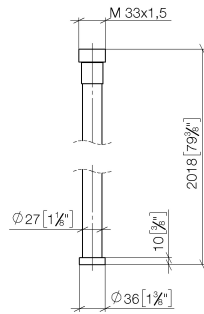

WATER TUBE Kneipp hose black 2000 mm - Brushed Platinum

28 286 979

- hose nozzle with sleeve M33
- with holding ring

| | | |
|--|-------------------------------------|---------------|
|  | Brushed Platinum | 28 286 979-06 |
|  | Chrome | 28 286 979-00 |
|  | Platinum | 28 286 979-08 |
|  | Dark Chrome | 28 286 979-19 |
|  | Brushed Durabronze (23kt Gold) | 28 286 979-28 |
|  | Matte Black | 28 286 979-33 |
|  | Brushed Champagne (22kt Gold) | 28 286 979-46 |
|  | Champagne (22kt Gold) | 28 286 979-47 |
|  | Brushed Chrome | 28 286 979-93 |
|  | Brushed Dark Platinum | 28 286 979-99 |

WATER TUBE Kneipp hose black 2000 mm - Brushed Platinum

28 286 979

mm [inches]

Flow rate chart

WATER TUBE Kneipp hose black 2000 mm - Brushed Platinum

28 286 979

Parts for other finishes can be found here: [Chrome](#)

Spare parts list

| No. | Item Number | Name | Quantity used | Delivery time |
|-----|-----------------|------|---------------|---------------|
| 2 | 09 14 20 003 90 | seal | 1 | 2 |
| 3 | 09 28 10 116-13 | ring | 1 | 30 |