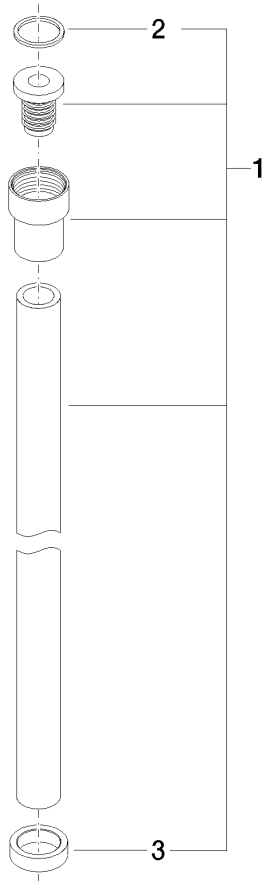

WATER TUBE Kneipp hose black 2000 mm - Platinum

28 286 979

- hose nozzle with sleeve M33
- with holding ring

	Platinum	28 286 979-08
	Chrome	28 286 979-00
	Brushed Platinum	28 286 979-06
	Dark Chrome	28 286 979-19
	Brushed Durabronze (23kt Gold)	28 286 979-28
	Matte Black	28 286 979-33
	Brushed Champagne (22kt Gold)	28 286 979-46
	Champagne (22kt Gold)	28 286 979-47
	Brushed Chrome	28 286 979-93
	Brushed Dark Platinum	28 286 979-99

WATER TUBE Kneipp hose black 2000 mm - Platinum

28 286 979

mm [inches]

Flow rate chart

WATER TUBE Kneipp hose black 2000 mm - Platinum

28 286 979

Parts for other finishes can be found here: [Chrome](#)

Spare parts list

No.	Item Number	Name	Quantity used	Delivery time
2	09 14 20 003 90	seal	1	2
3	09 28 10 116-13	ring	1	30