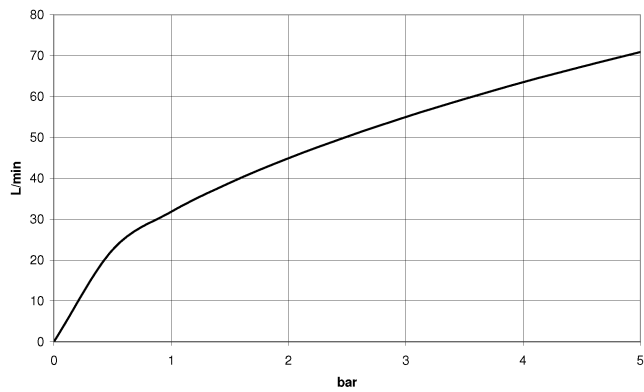

WATER TUBE Kneipp hose black 2000 mm - Platinum

28 286 979

- hose nozzle with sleeve M33
- with holding ring

	Platinum	28 286 979-08
	Chrome	28 286 979-00
	Brushed Platinum	28 286 979-06
	Dark Chrome	28 286 979-19
	Brushed Durabronze (23kt Gold)	28 286 979-28
	Matte Black	28 286 979-33
	Brushed Champagne (22kt Gold)	28 286 979-46
	Champagne (22kt Gold)	28 286 979-47
	Brushed Chrome	28 286 979-93
	Brushed Dark Platinum	28 286 979-99

WATER TUBE Kneipp hose black 2000 mm - Platinum

28 286 979

mm [inches]

Flow rate chart

WATER TUBE Kneipp hose black 2000 mm - Platinum

28 286 979

Parts for other finishes can be found here: [Chrome](#)

Spare parts list

No.	Item Number	Name	Quantity used	Delivery time
2	09 14 20 003 90	seal	1	2
3	09 28 10 116-13	ring	1	30