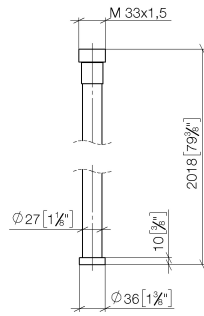

WATER TUBE Kneipp hose black 2000 mm - Dark Chrome

28 286 979

- hose nozzle with sleeve M33
- with holding ring

	Dark Chrome	28 286 979-19
	Chrome	28 286 979-00
	Brushed Platinum	28 286 979-06
	Platinum	28 286 979-08
	Brushed Durabronze (23kt Gold)	28 286 979-28
	Matte Black	28 286 979-33
	Brushed Champagne (22kt Gold)	28 286 979-46
	Champagne (22kt Gold)	28 286 979-47
	Brushed Chrome	28 286 979-93
	Brushed Dark Platinum	28 286 979-99

WATER TUBE Kneipp hose black 2000 mm - Dark Chrome

28 286 979

mm [inches]

Flow rate chart

WATER TUBE Kneipp hose black 2000 mm - Dark Chrome

28 286 979

Parts for other
finishes can be found
here: [Chrome](#)