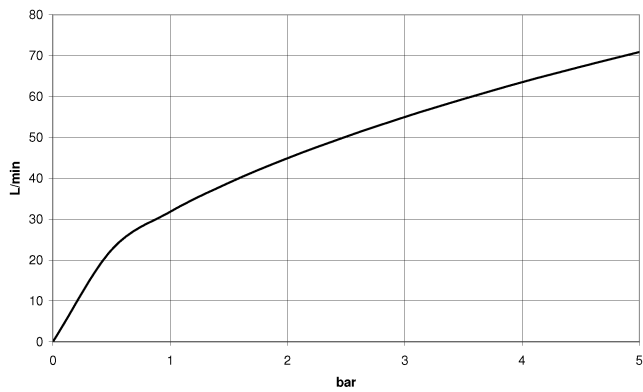

WATER TUBE Kneipp hose black 2000 mm - Dark Chrome

28 286 979

- hose nozzle with sleeve M33
- with holding ring

	Dark Chrome	28 286 979-19
	Chrome	28 286 979-00
	Brushed Platinum	28 286 979-06
	Platinum	28 286 979-08
	Brushed Durabronze (23kt Gold)	28 286 979-28
	Matte Black	28 286 979-33
	Brushed Champagne (22kt Gold)	28 286 979-46
	Champagne (22kt Gold)	28 286 979-47
	Brushed Chrome	28 286 979-93
	Brushed Dark Platinum	28 286 979-99

WATER TUBE Kneipp hose black 2000 mm - Dark Chrome

28 286 979

mm [inches]

Flow rate chart

WATER TUBE Kneipp hose black 2000 mm - Dark Chrome

28 286 979

Parts for other
finishes can be found
here: [Chrome](#)