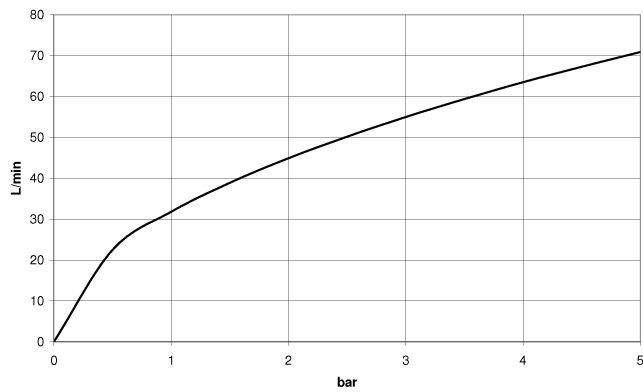

**WATER TUBE Kneipp hose black 2000 mm - Brushed Durabross (23kt Gold)**

28 286 979

- hose nozzle with sleeve M33
- with holding ring

	Brushed Durabross (23kt Gold)	28 286 979-28
	Chrome	28 286 979-00
	Brushed Platinum	28 286 979-06
	Platinum	28 286 979-08
	Dark Chrome	28 286 979-19
	Matte Black	28 286 979-33
	Brushed Champagne (22kt Gold)	28 286 979-46
	Champagne (22kt Gold)	28 286 979-47
	Brushed Chrome	28 286 979-93
	Brushed Dark Platinum	28 286 979-99

**WATER TUBE Kneipp hose black 2000 mm - Brushed Durabronz (23kt Gold)**

28 286 979

mm [inches]

**Flow rate chart**

**WATER TUBE Kneipp hose black 2000 mm - Brushed Durabronze (23kt Gold)**

28 286 979

Parts for other finishes can be found here: [Chrome](#)