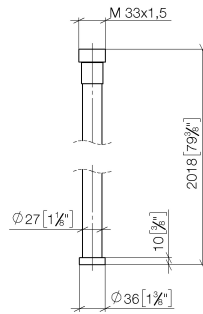

**WATER TUBE Kneipp hose black 2000 mm - Brushed Durabross (23kt Gold)**

28 286 979

- hose nozzle with sleeve M33
- with holding ring

	Brushed Durabross (23kt Gold)	28 286 979-28
	Chrome	28 286 979-00
	Brushed Platinum	28 286 979-06
	Platinum	28 286 979-08
	Dark Chrome	28 286 979-19
	Matte Black	28 286 979-33
	Brushed Champagne (22kt Gold)	28 286 979-46
	Champagne (22kt Gold)	28 286 979-47
	Brushed Chrome	28 286 979-93
	Brushed Dark Platinum	28 286 979-99

**WATER TUBE Kneipp hose black 2000 mm - Brushed Durabronz (23kt Gold)**

28 286 979

mm [inches]

**Flow rate chart**

**WATER TUBE Kneipp hose black 2000 mm - Brushed Durabronze (23kt Gold)**

28 286 979

Parts for other finishes can be found here: [Chrome](#)

**Spare parts list**

No.	Item Number	Name	Quantity used	Delivery time
2	09 14 20 003 90	seal	1	2
3	09 28 10 116-13	ring	1	30