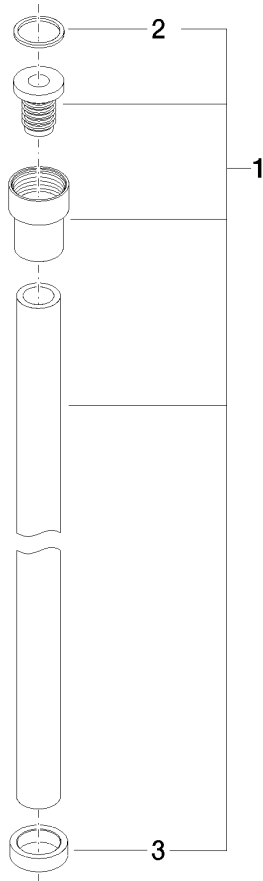

**WATER TUBE Kneipp hose black 2000 mm - Brushed Durabross (23kt Gold)**

28 286 979

- hose nozzle with sleeve M33
- with holding ring

	Brushed Durabross (23kt Gold)	28 286 979-28
	Chrome	28 286 979-00
	Brushed Platinum	28 286 979-06
	Platinum	28 286 979-08
	Dark Chrome	28 286 979-19
	Matte Black	28 286 979-33
	Brushed Champagne (22kt Gold)	28 286 979-46
	Champagne (22kt Gold)	28 286 979-47
	Brushed Chrome	28 286 979-93
	Brushed Dark Platinum	28 286 979-99

**WATER TUBE Kneipp hose black 2000 mm - Brushed Durabronz (23kt Gold)**

28 286 979

mm [inches]

**Flow rate chart**

**WATER TUBE Kneipp hose black 2000 mm - Brushed Durabronze (23kt Gold)**

28 286 979

Parts for other finishes can be found here: [Chrome](#)

**Spare parts list**

No.	Item Number	Name	Quantity used	Delivery time
2	09 14 20 003 90	seal	1	2
3	09 28 10 116-13	ring	1	30